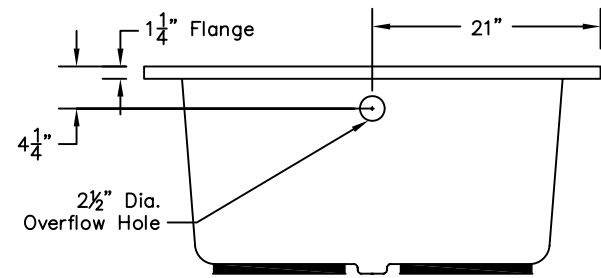

WEIGHT: 153 LBS.
 CAPACITY: 60 GALLONS
 NOTE: Not to Scale. All dimensions are based
 on manufacturers and industry standards
 of $\pm 3/8$ inch.

UPDATED: 11/06

TOP
VIEW

SIDE
VIEW

END
VIEW

TEXANA