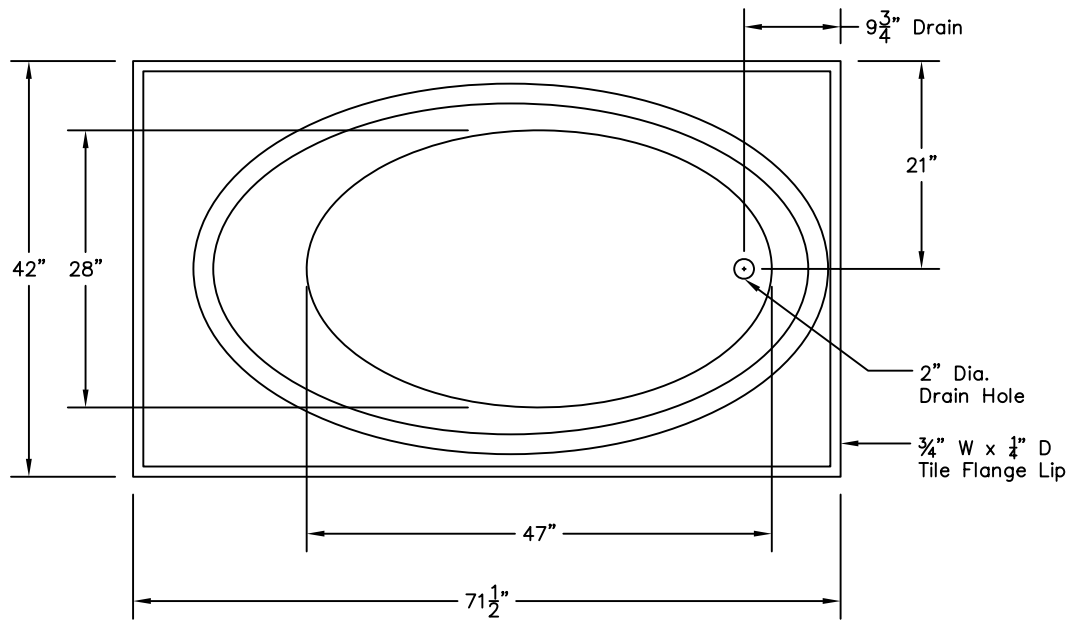

WEIGHT: 153 LBS.
 CAPACITY: 60 GALLONS
 NOTE: Not to Scale. All dimensions are based
 on manufacturers and industry standards
 of $\pm 3/8$ inch.

UPDATED: 11/06

TOP
VIEW

SIDE
VIEW

END
VIEW

TEXANA