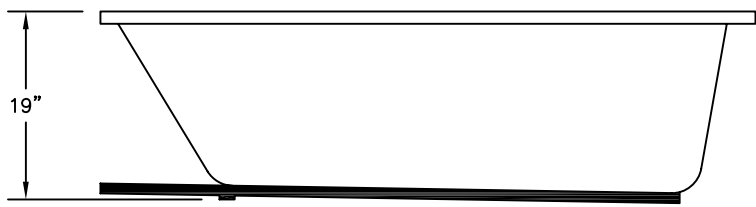

WEIGHT: 153 LBS.
 CAPACITY: 60 GALLONS
 NOTE: Not to Scale. All dimensions are based
 on manufacturers and industry standards
 of $\pm 3/8$ inch.

UPDATED: 11/06

TOP
VIEW

SIDE
VIEW

END
VIEW

TEXANA