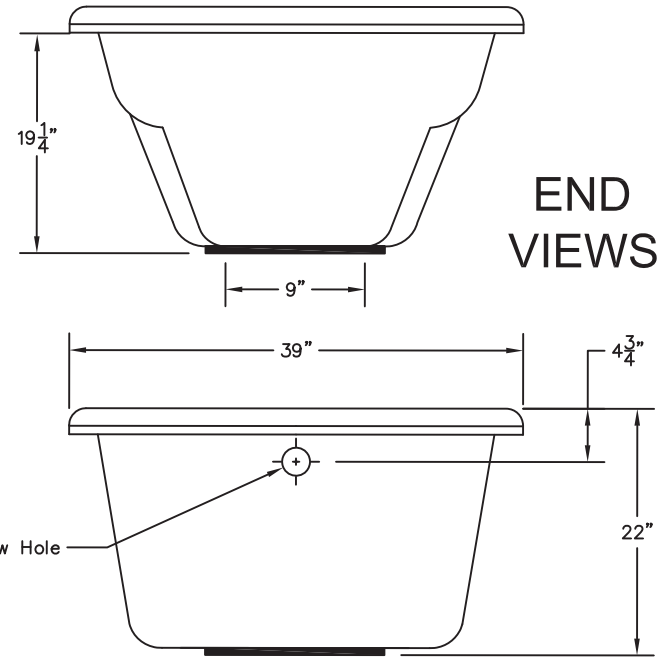

WEIGHT: 000 LBS.
CAPACITY: GALLONS

NOTE: Not to Scale. All dimensions are based on manufacturers and industry standards of $\pm 3/8$ inch.

UPDATED: 11/08

SAN LUIS VI