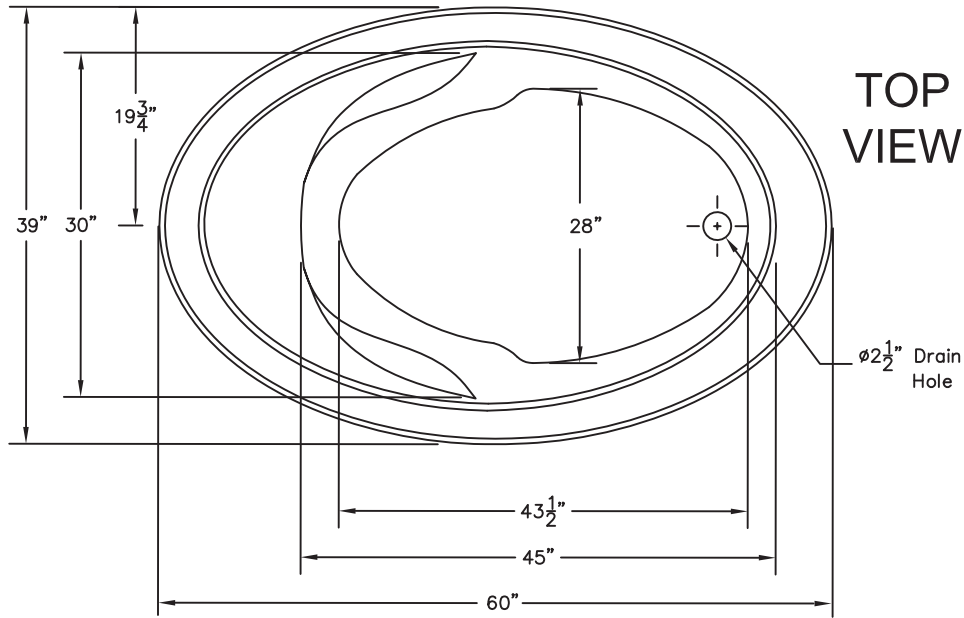

WEIGHT: 000 LBS.  
CAPACITY: 75 GALLONS

NOTE: Not to Scale. All dimensions are based on manufacturers and industry standards of  $\pm 3/8$  inch.

UPDATED: 01/08

SAN LUIS