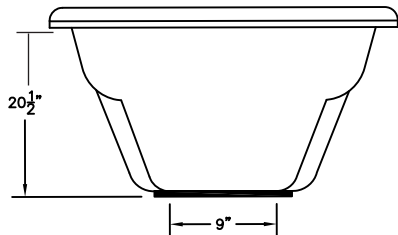

# San Luis

Now available in 4 convenient sizes  
57" 60" 63" 72"

## Features

- Made of high gloss acrylic for beauty, long-life and easy cleaning.
- Durable acrylic finish resists cracking, chipping, peeling and staining.
- The pre-leveled base and thick layers of composite add to the structural durability of the bath.
- The whirlpool system comes standard with 6 therapeutic hydro jets. If that's not enough check with one of our salespeople about other options and upgrades.