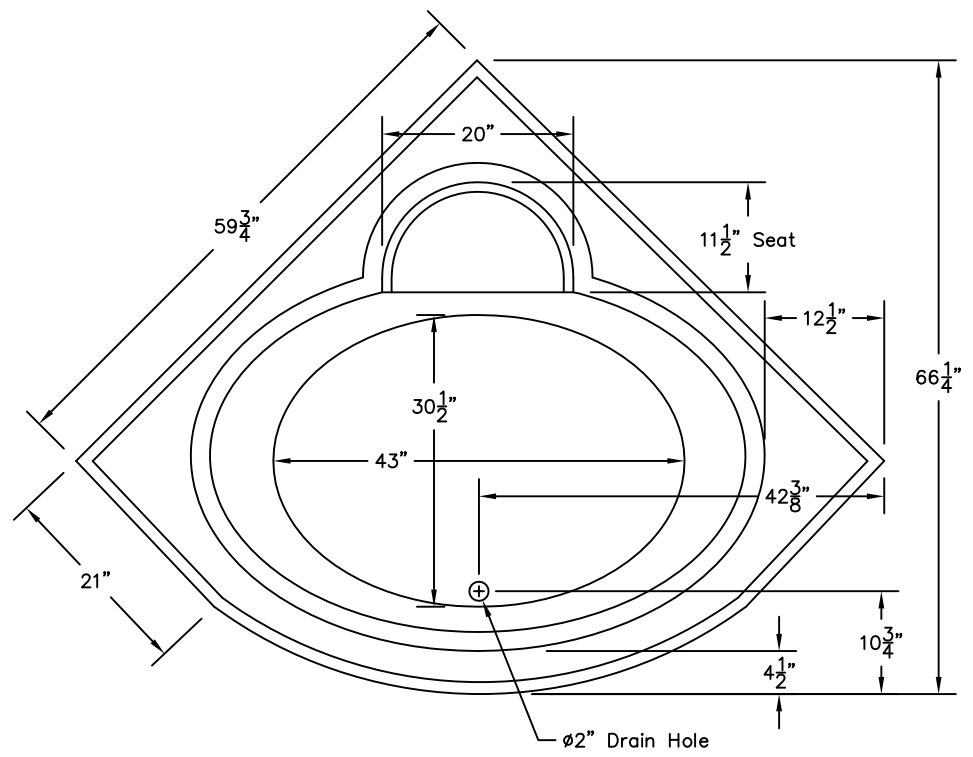

WEIGHT: 000 LBS.  
 CAPACITY: 79 GALLONS  
 NOTE: Not to Scale. All dimensions are based  
 on manufacturers and industry standards  
 of  $\pm 3/8$  inch.

UPDATED: 10/06

TOP  
VIEW

SIDE  
VIEW

END  
VIEW

# ROYAL CORNER