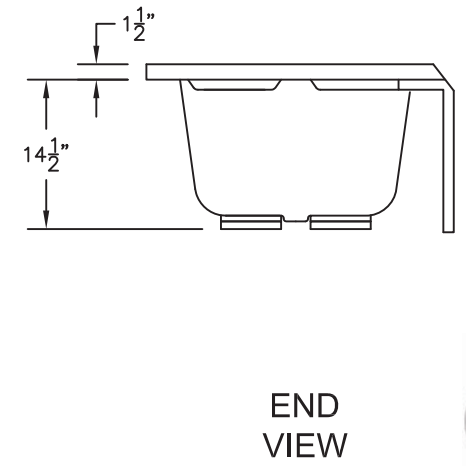

WEIGHT: 110 LBS.
 CAPACITY: 30 GALLONS
 NOTE: Not to Scale. All dimensions are based
 on manufacturers and industry standards
 of $\pm 3/16$ inch.

UPDATED: 06/10

PRINCE