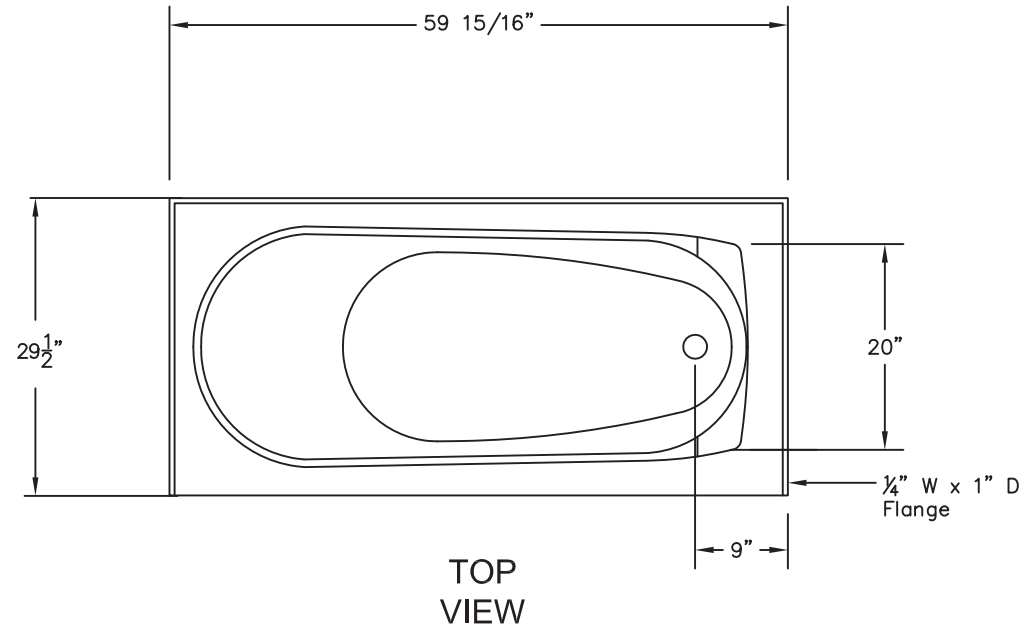

WEIGHT: 110 LBS.
 CAPACITY: 30 GALLONS
 NOTE: Not to Scale. All dimensions are based
 on manufacturers and industry standards
 of $\pm 3/16$ inch.

UPDATED: 06/10

PRINCE