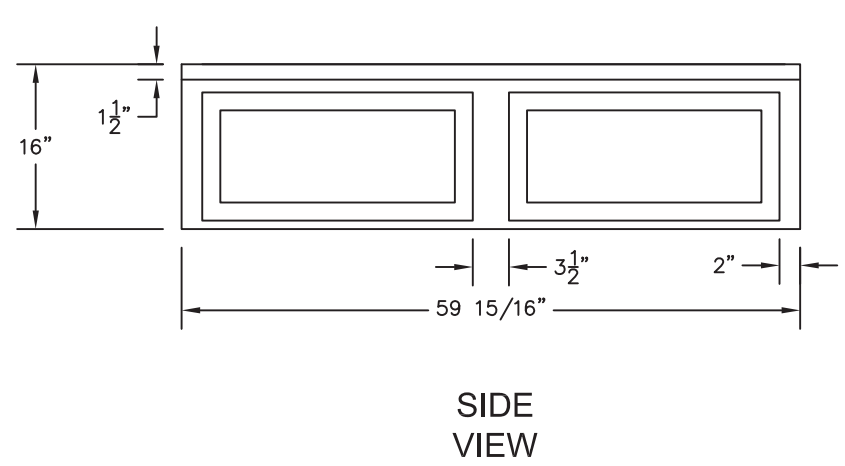

WEIGHT: 110 LBS.
 CAPACITY: 30 GALLONS
 NOTE: Not to Scale. All dimensions are based
 on manufacturers and industry standards
 of $\pm 3/16$ inch.

UPDATED: 06/10

PRINCE