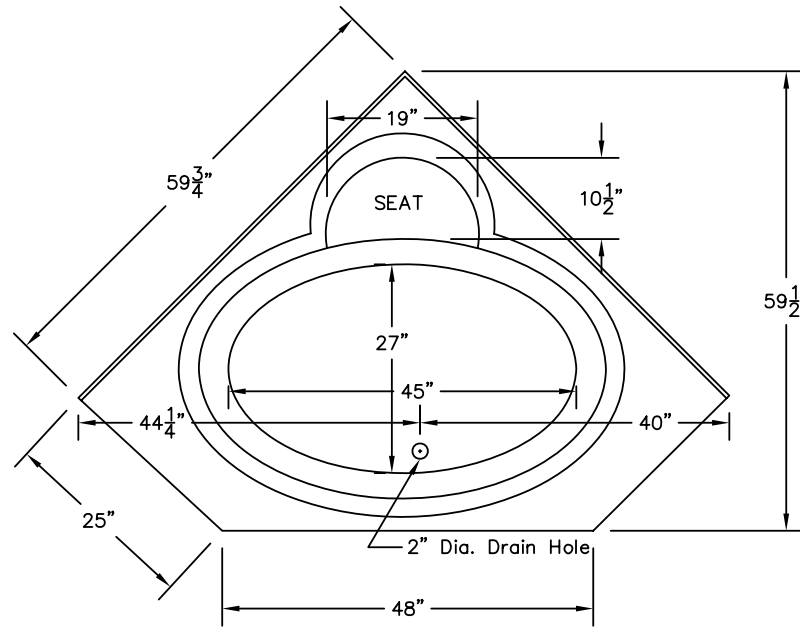

WEIGHT: 205 LBS.  
 CAPACITY: 55 GALLONS  
 NOTE: Not to Scale. All dimensions are based  
 on manufacturers and industry standards  
 of  $\pm 3/8$  inch.

UPDATED: 10/06

TOP  
VIEW

SIDE  
VIEW

END  
VIEW