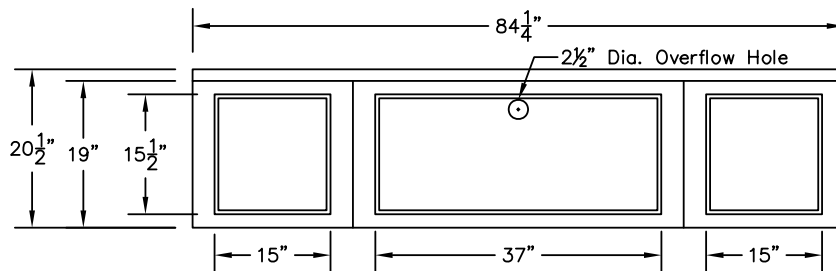

WEIGHT: 205 LBS.  
 CAPACITY: 55 GALLONS  
 NOTE: Not to Scale. All dimensions are based  
 on manufacturers and industry standards  
 of  $\pm 3/8$  inch.

UPDATED: 10/06

TOP  
VIEW

SIDE  
VIEW

END  
VIEW