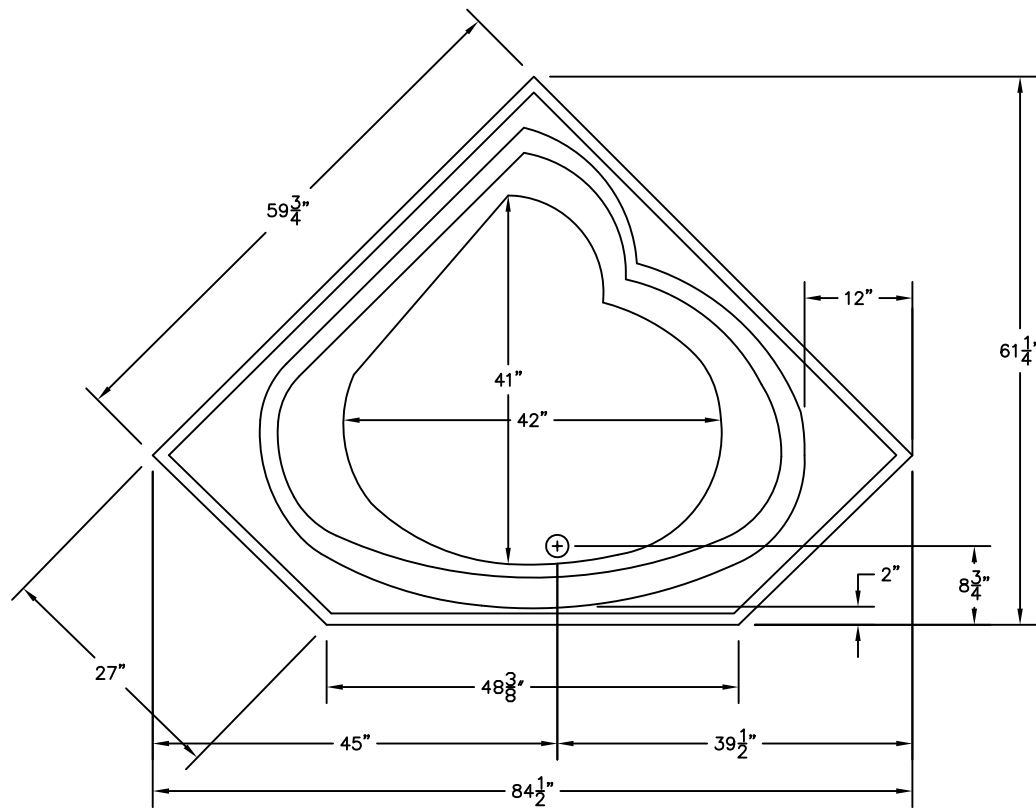

WEIGHT: 000 LBS.  
 CAPACITY: 95 GALLONS  
 NOTE: Not to Scale. All dimensions are based  
 on manufacturers and industry standards  
 of  $\pm 3/8$  inch.

UPDATED: 01/08

TOP  
VIEW

SIDE  
VIEW

END  
VIEW