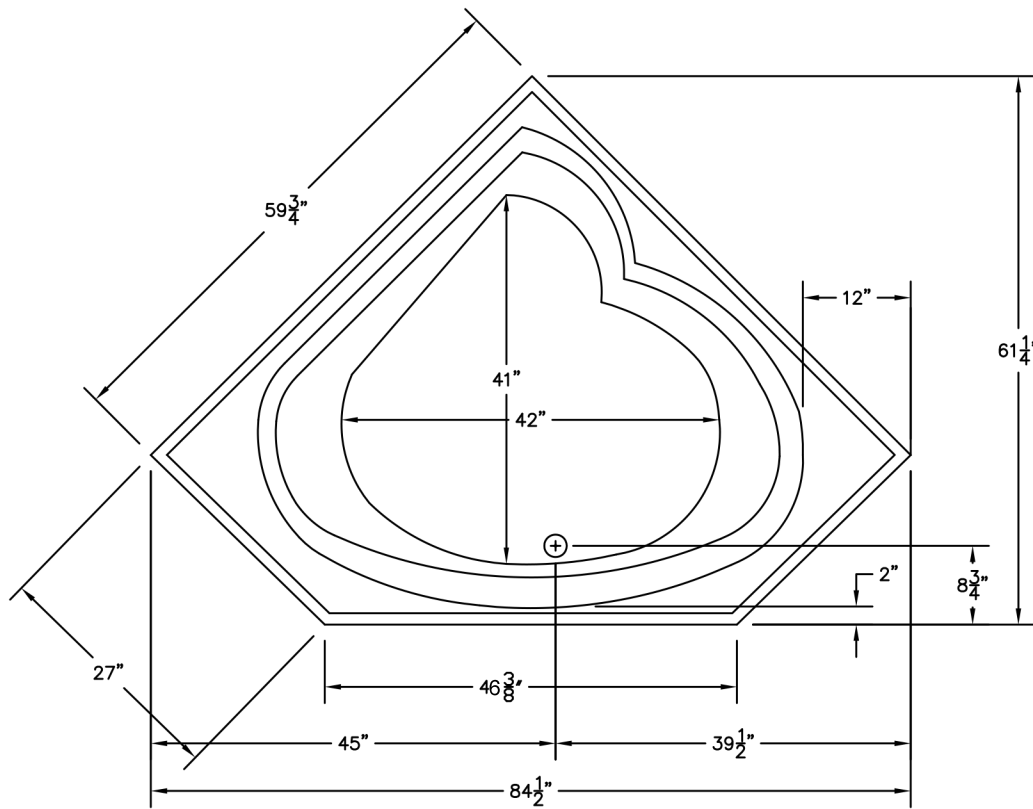

WEIGHT: 000 LBS.
CAPACITY: 95 GALLONS

NOTE: Not to Scale. All dimensions are based
on manufacturers and industry standards
of $\pm 3/8$ inch.

UPDATED: 01/21

TOP
VIEW

SIDE
VIEW

END
VIEW

MAJESTIC