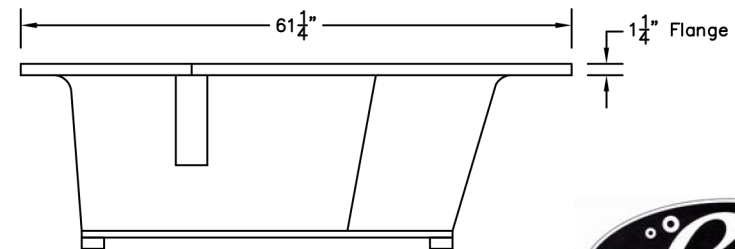

WEIGHT: 000 LBS.
CAPACITY: 95 GALLONS

NOTE: Not to Scale. All dimensions are based
on manufacturers and industry standards
of $\pm 3/8$ inch.

UPDATED: 01/21

TOP
VIEW

SIDE
VIEW

END
VIEW

MAJESTIC