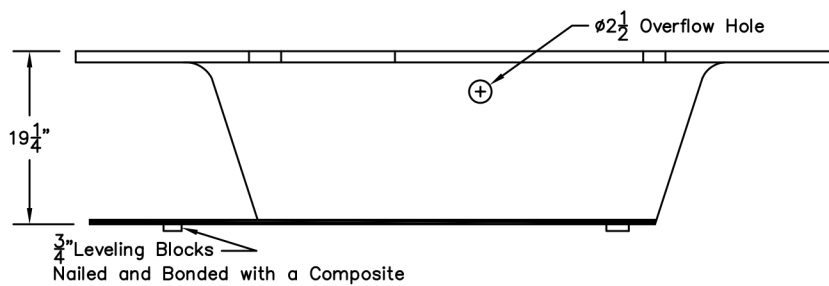

WEIGHT: 000 LBS.
CAPACITY: 95 GALLONS

NOTE: Not to Scale. All dimensions are based
on manufacturers and industry standards
of $\pm 3/8$ inch.

UPDATED: 01/21

TOP
VIEW

SIDE
VIEW

END
VIEW

MAJESTIC