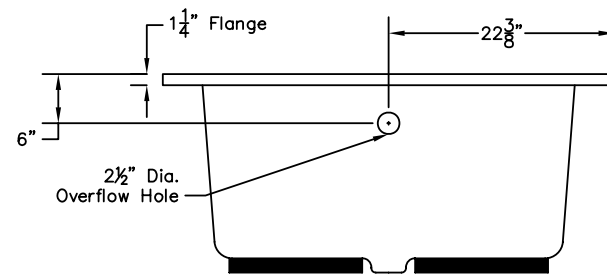

WEIGHT: 136 LBS.
CAPACITY: 60 GALLONS
NOTE: Not to Scale. All dimensions are based
on manufacturers and industry standards
of $\pm 3/8$ inch.

UPDATED: 11/06

TOP
VIEW

SIDE
VIEW

END
VIEW

LAGUNA