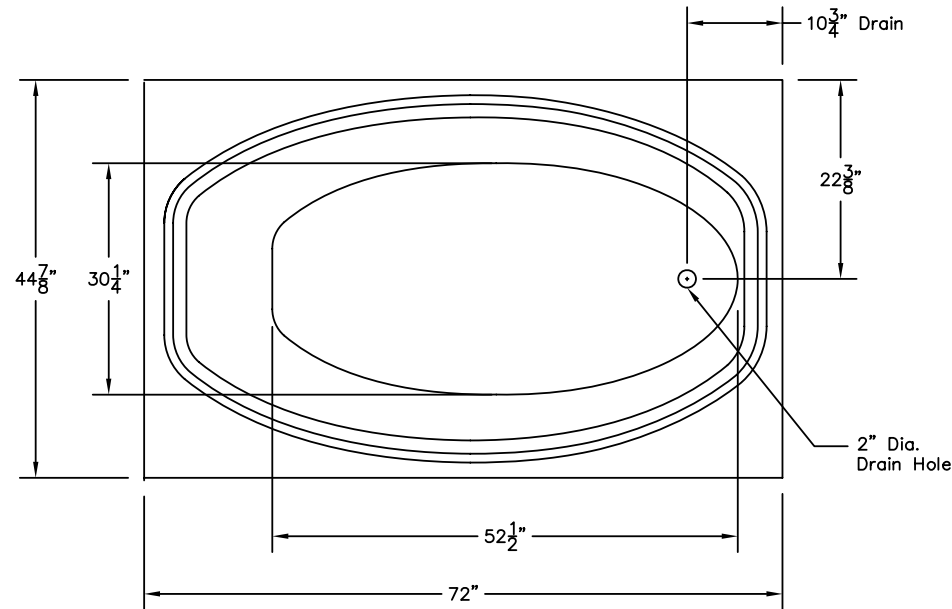

WEIGHT: 136 LBS.
CAPACITY: 60 GALLONS
NOTE: Not to Scale. All dimensions are based
on manufacturers and industry standards
of $\pm 3/8$ inch.

UPDATED: 11/06

TOP
VIEW

SIDE
VIEW

END
VIEW

LAGUNA