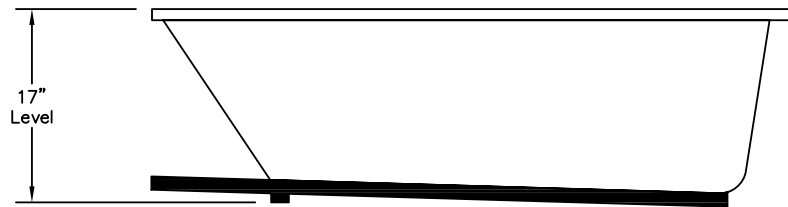

WEIGHT: 136 LBS.
CAPACITY: 60 GALLONS
NOTE: Not to Scale. All dimensions are based
on manufacturers and industry standards
of $\pm 3/8$ inch.

UPDATED: 11/06

TOP
VIEW

SIDE
VIEW

END
VIEW

LAGUNA