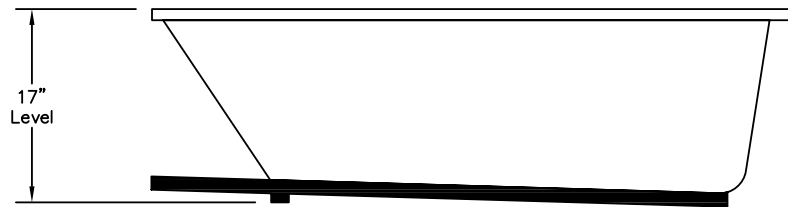

WEIGHT: 136 LBS.
 CAPACITY: 60 GALLONS
 NOTE: Not to Scale. All dimensions are based
 on manufacturers and industry standards
 of $\pm 3/8$ inch.

UPDATED: 11/06

TOP
VIEW

SIDE
VIEW

END
VIEW

LAGUNA