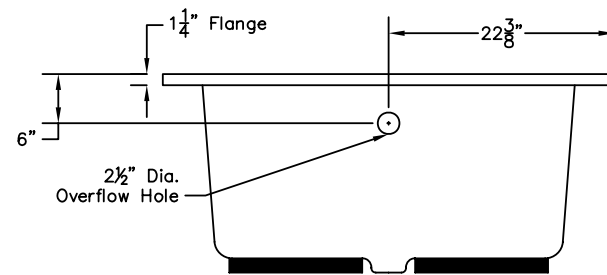

WEIGHT: 136 LBS.
 CAPACITY: 60 GALLONS
 NOTE: Not to Scale. All dimensions are based
 on manufacturers and industry standards
 of $\pm 3/8$ inch.

UPDATED: 11/06

TOP
VIEW

SIDE
VIEW

END
VIEW

LAGUNA