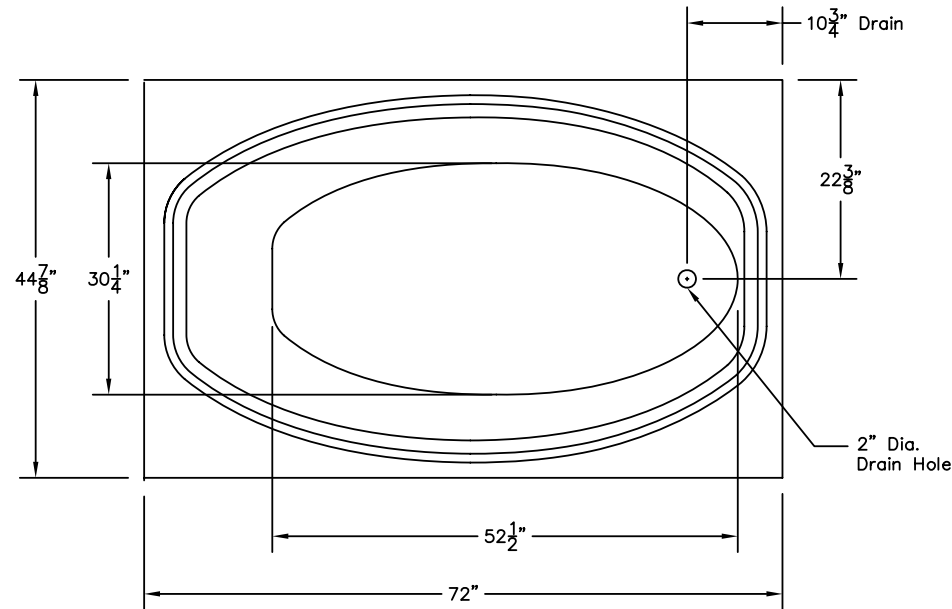

WEIGHT: 136 LBS.
 CAPACITY: 60 GALLONS
 NOTE: Not to Scale. All dimensions are based
 on manufacturers and industry standards
 of $\pm 3/8$ inch.

UPDATED: 11/06

TOP
VIEW

SIDE
VIEW

END
VIEW

LAGUNA