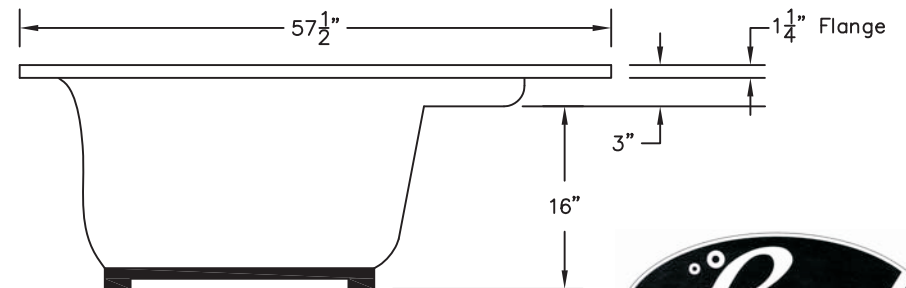

WEIGHT: 000 LBS.
CAPACITY: 68 GALLONS

NOTE: Not to Scale. All dimensions are based on manufacturers and industry standards of $\pm 3/8$ inch.

UPDATED: 01/08

TOP
VIEW

SIDE
VIEW

END
VIEW

INFINITY