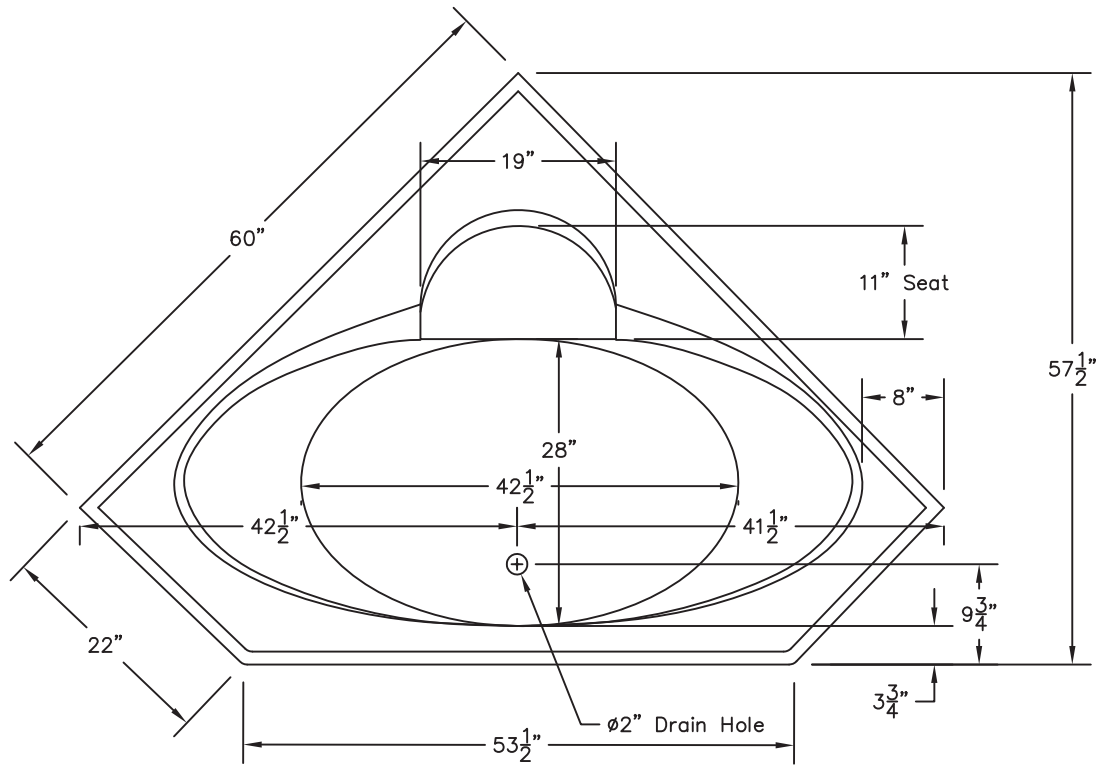

WEIGHT: 000 LBS.
CAPACITY: 68 GALLONS

NOTE: Not to Scale. All dimensions are based on manufacturers and industry standards of $\pm 3/8$ inch.

UPDATED: 01/08

TOP
VIEW

SIDE
VIEW

END
VIEW

INFINITY