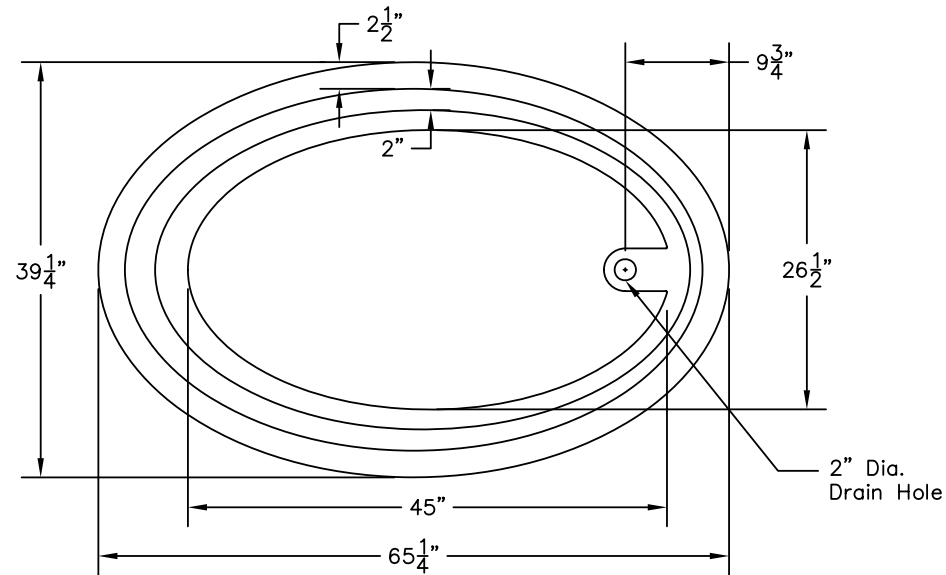

WEIGHT: 125 LBS.
CAPACITY: 60 GALLONS

NOTE: Not to Scale. All dimensions are based on manufacturers and industry standards of $\pm 3/8$ inch.

UPDATED: 11/06

TOP VIEW

SIDE VIEW

END VIEW

IMPERIAL V.V