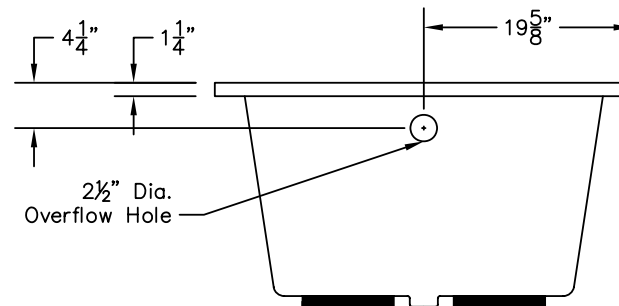

WEIGHT: 125 LBS.
CAPACITY: 60 GALLONS

NOTE: Not to Scale. All dimensions are based on manufacturers and industry standards of $\pm 3/8$ inch.

UPDATED: 11/06

TOP VIEW

SIDE VIEW

END VIEW

IMPERIAL V.V