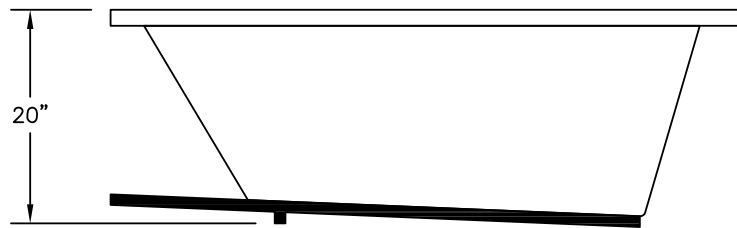

WEIGHT: 125 LBS.
CAPACITY: 60 GALLONS

NOTE: Not to Scale. All dimensions are based on manufacturers and industry standards of $\pm 3/8$ inch.

UPDATED: 11/06

TOP VIEW

SIDE VIEW

END VIEW

IMPERIAL V.V