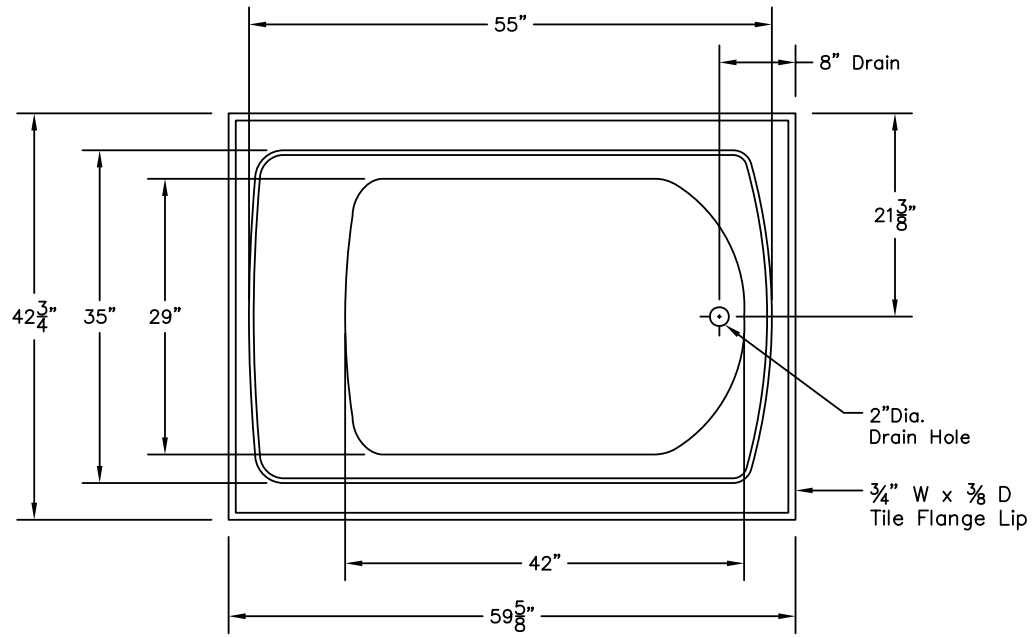

WEIGHT: 132 LBS.
 CAPACITY: 70 GALLONS
 NOTE: Not to Scale. All dimensions are based
 on manufacturers and industry standards
 of $\pm 3/8$ inch.

UPDATED: 11/06

TOP
VIEW

SIDE
VIEW

END
VIEW

ENCORE