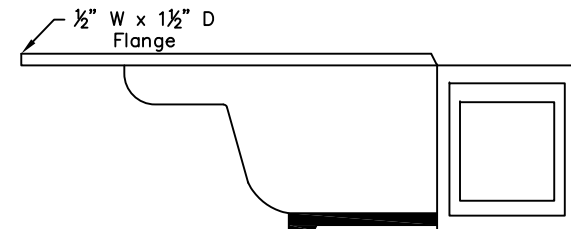

WEIGHT: 208 LBS.
 CAPACITY: 55 GALLONS
 NOTE: Not to Scale. All dimensions are based
 on manufacturers and industry standards
 of $\pm 3/8$ inch.

UPDATED: 10/06

TOP
VIEW

SIDE
VIEW

END
VIEW

CRYSTAL