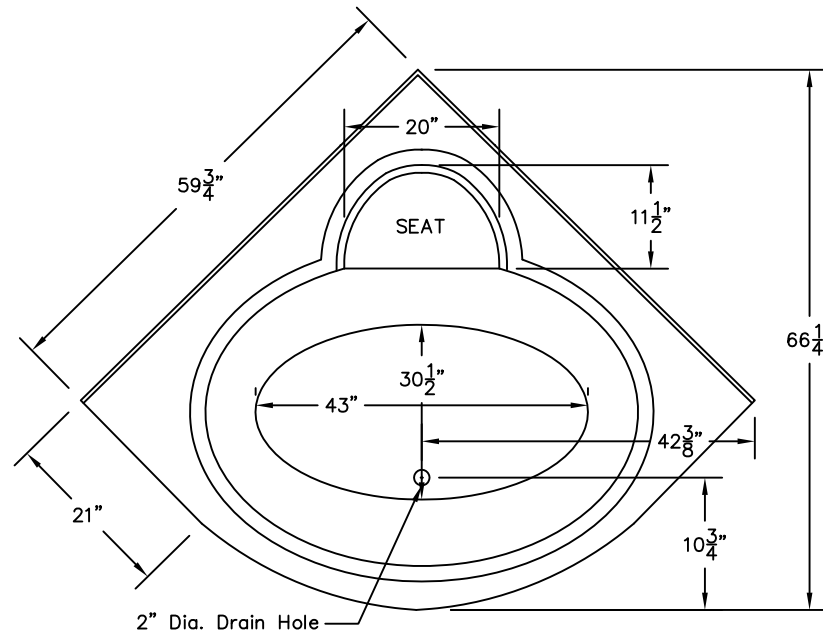

WEIGHT: 208 LBS.
 CAPACITY: 55 GALLONS
 NOTE: Not to Scale. All dimensions are based
 on manufacturers and industry standards
 of $\pm 3/8$ inch.

UPDATED: 10/06

TOP
VIEW

SIDE
VIEW

END
VIEW

CRYSTAL