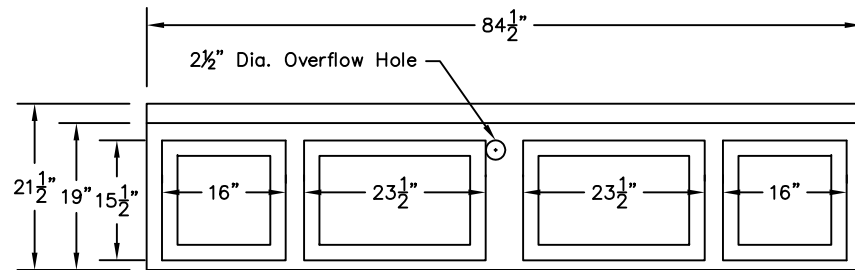

WEIGHT: 208 LBS.
 CAPACITY: 55 GALLONS
 NOTE: Not to Scale. All dimensions are based
 on manufacturers and industry standards
 of $\pm 3/8$ inch.

UPDATED: 10/06

TOP
VIEW

SIDE
VIEW

END
VIEW

CRYSTAL