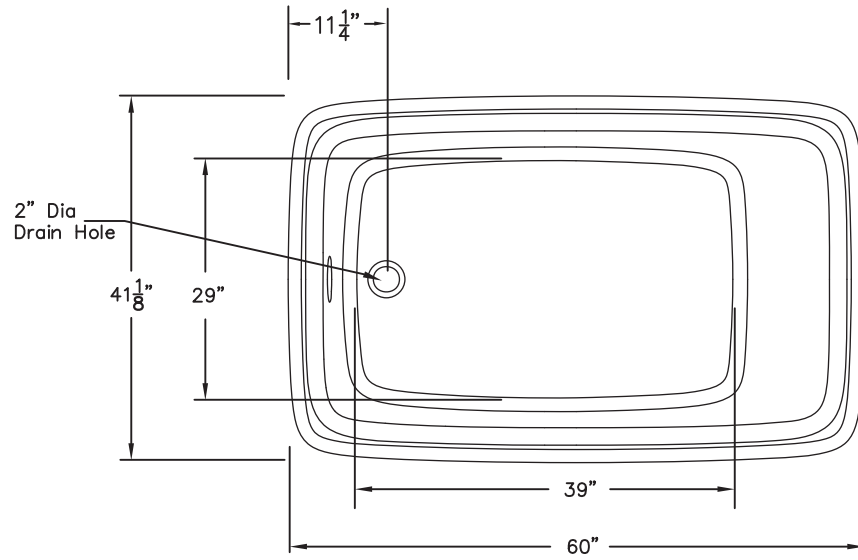

WEIGHT: 96 LBS.
CAPACITY: 82 GALLONS

NOTE: Not to Scale. All dimensions are based on manufacturers and industry standards of $\pm 3/8$ inch.

UPDATED: 6/11

TOP VIEW

SIDE VIEW

END VIEW

BRAZOS
