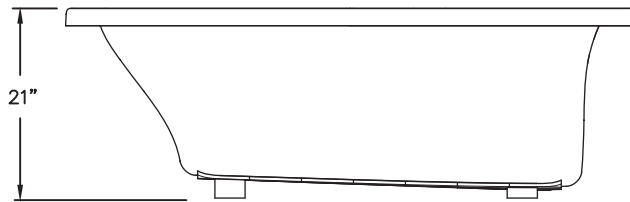

WEIGHT: 96 LBS.
CAPACITY: 82 GALLONS

NOTE: Not to Scale. All dimensions are based on manufacturers and industry standards of $\pm 3/8$ inch.

UPDATED: 6/11

TOP VIEW

SIDE VIEW

END VIEW

BRAZOS
