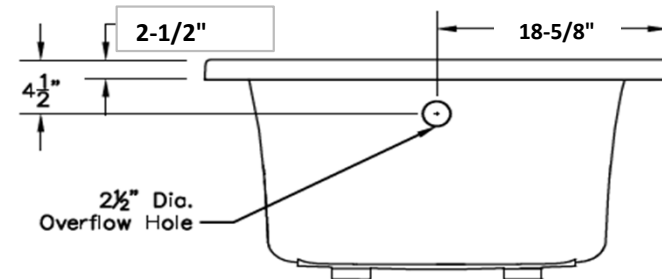

WEIGHT: 105 LBS

CAPACITY: 87 GALLONS

NOTE: Not to Scale. All dimensions are based on manufacturers and industry standards of $\pm 3/8$ inch.

UPDATED: 4/14

TOP VIEW

SIDE VIEW

END VIEW

BRAZOS VI