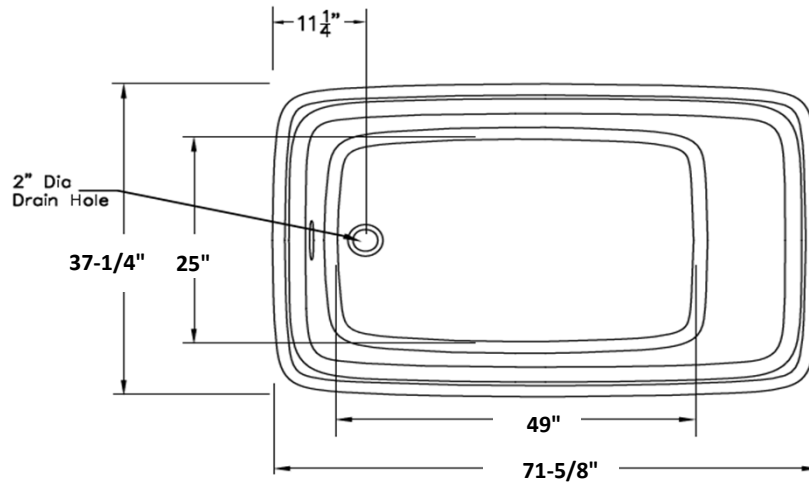

WEIGHT: 105 LBS

CAPACITY: 87 GALLONS

NOTE: Not to Scale. All dimensions are based on manufacturers and industry standards of $\pm 3/8$ inch.

UPDATED: 4/14

TOP VIEW

SIDE VIEW

END VIEW

BRAZOS VI