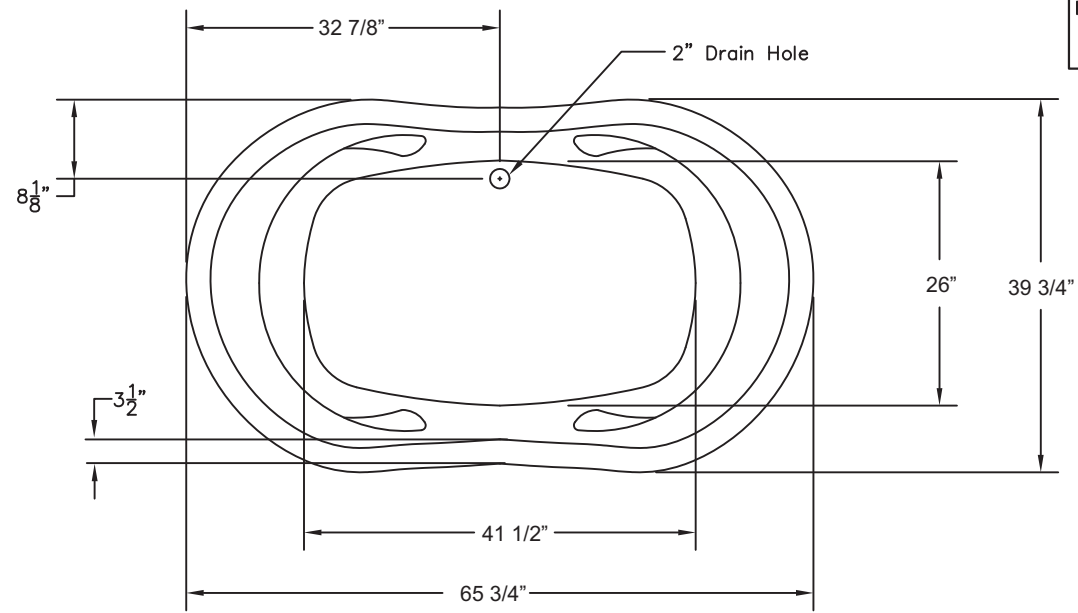

WEIGHT: *** LBS.
 CAPACITY: 65 GALLONS
 NOTE: Not to Scale. All dimensions are based on manufacturers and industry standards of $\pm 3/8$ inch.

UPDATED: 4/10

TOP VIEW

SIDE VIEW

END VIEW

ARANSAS