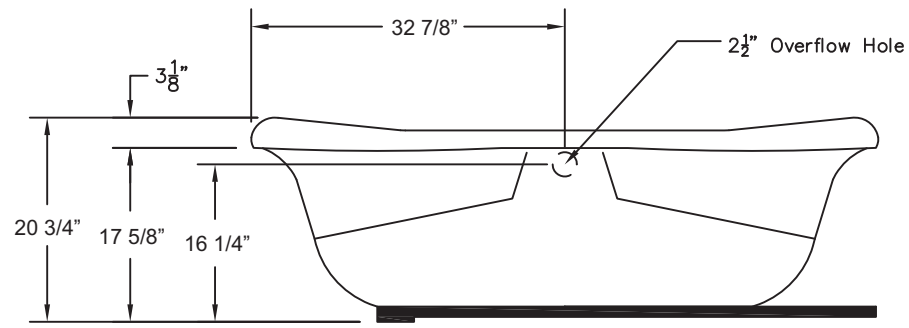

WEIGHT: *** LBS.
 CAPACITY: 65 GALLONS
 NOTE: Not to Scale. All dimensions are based on manufacturers and industry standards of $\pm 3/8$ inch.

UPDATED: 4/10

TOP VIEW

SIDE VIEW

END VIEW

ARANSAS