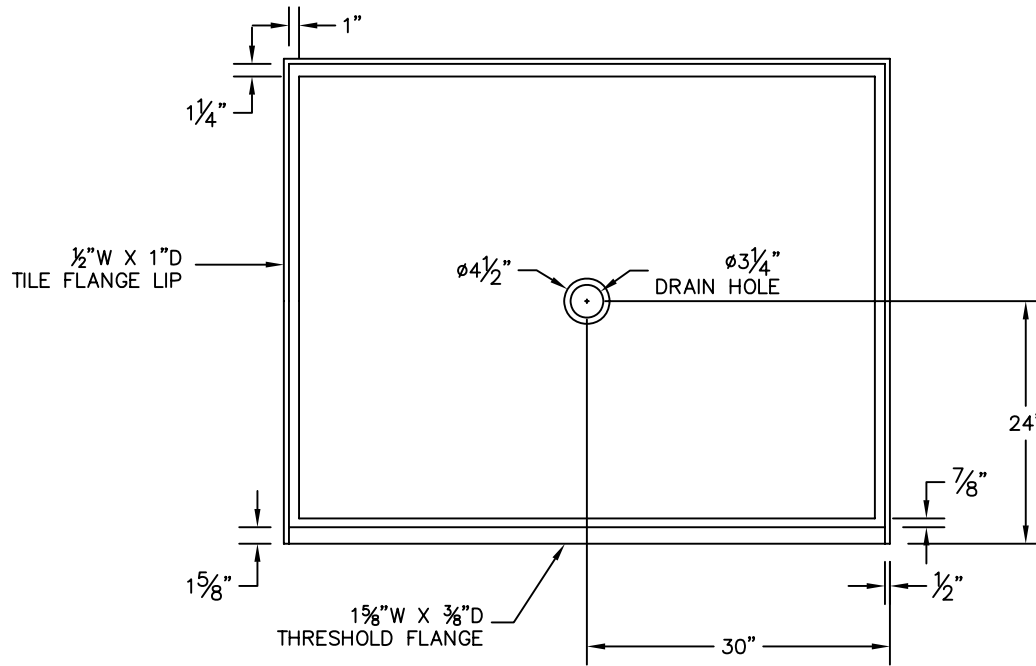

WEIGHT: 113 lbs

NOTE: Not to Scale. All dimensions are based on manufacturers and industry standards of $\pm 3/8$ inch.

UPDATED: 05/07

60" x 48" SHOWER BASE