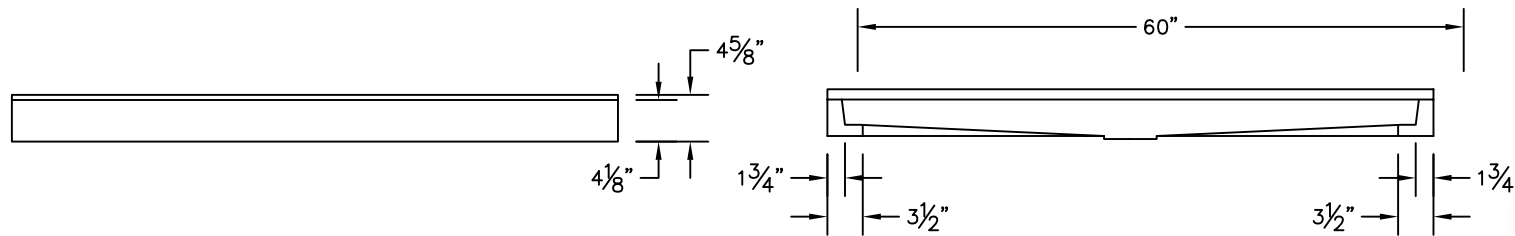

WEIGHT: 113 lbs

NOTE: Not to Scale. All dimensions are based on manufacturers and industry standards of $\pm 3/8$ inch.

UPDATED: 05/07

60" x 48" SHOWER BASE