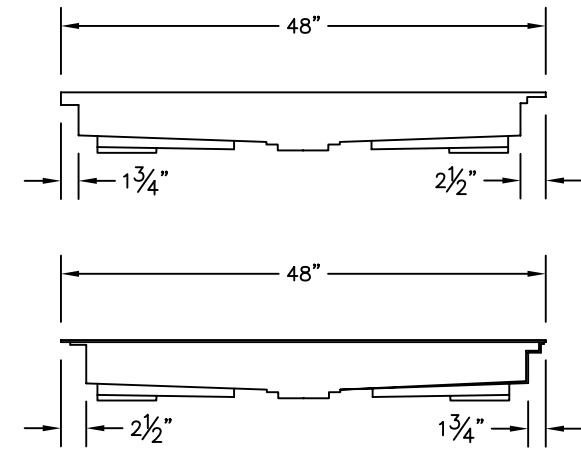

WEIGHT: 113 lbs

NOTE: Not to Scale. All dimensions are based on manufacturers and industry standards of $\pm 3/8$ inch.

UPDATED: 05/07

60" x 48" SHOWER BASE