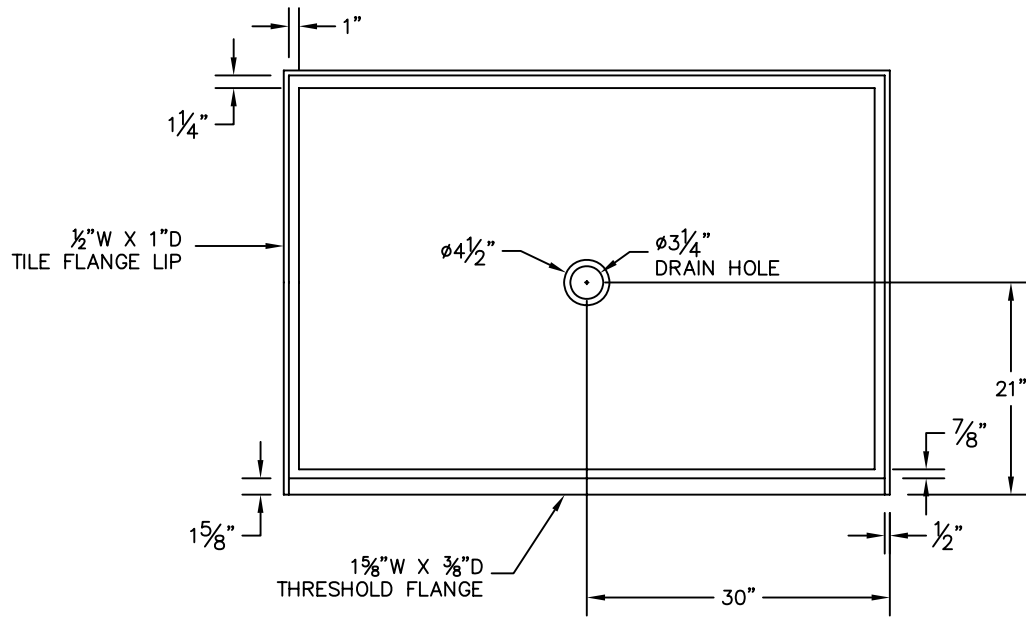

WEIGHT: 99 lbs

NOTE: Not to Scale. All dimensions are based on manufacturers and industry standards of  $\pm 3/8$  inch.

UPDATED: 05/07

TOP VIEW

SIDE VIEWS

END VIEWS

# 60" x 42" SHOWER BASE