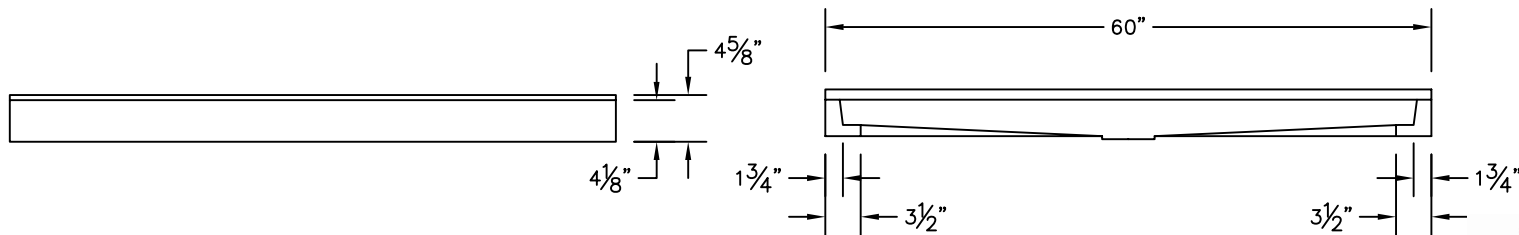

WEIGHT: 99 lbs

NOTE: Not to Scale. All dimensions are based on manufacturers and industry standards of  $\pm 3/8$  inch.

UPDATED: 05/07

TOP VIEW

SIDE VIEWS

END VIEWS

# 60" x 42" SHOWER BASE