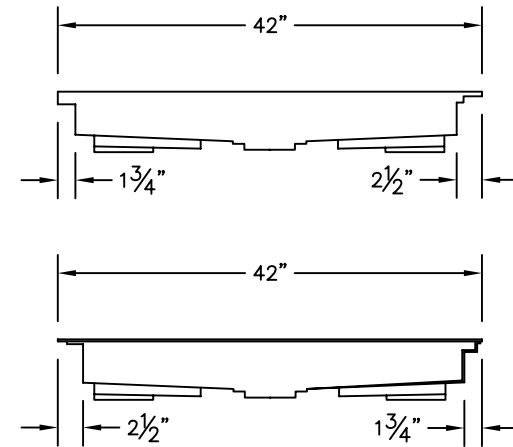

WEIGHT: 99 lbs

NOTE: Not to Scale. All dimensions are based on manufacturers and industry standards of  $\pm 3/8$  inch.

UPDATED: 05/07

TOP VIEW

SIDE VIEWS

END VIEWS

# 60" x 42" SHOWER BASE