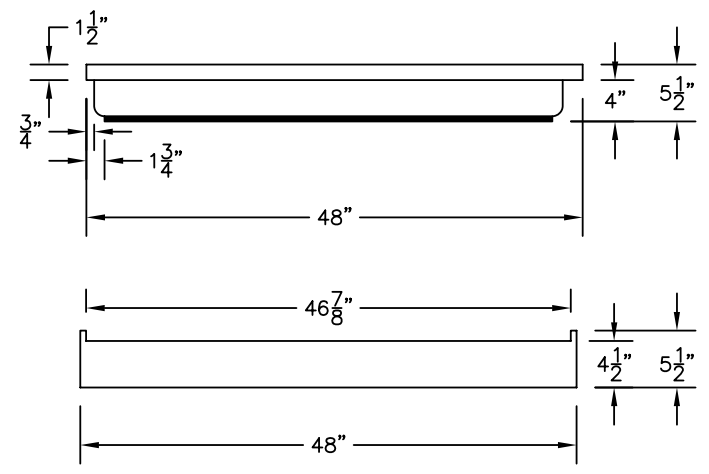

WEIGHT: 000 LBS.
 CAPACITY: 00 GALLONS
 NOTE: Not to Scale. All dimensions are based on manufacturers and industry standards of $\pm 3/8$ inch.

UPDATED: 07/07

TOP VIEW

END VIEWS

SIDE VIEWS

48\" x 42\" SHOWER BASE