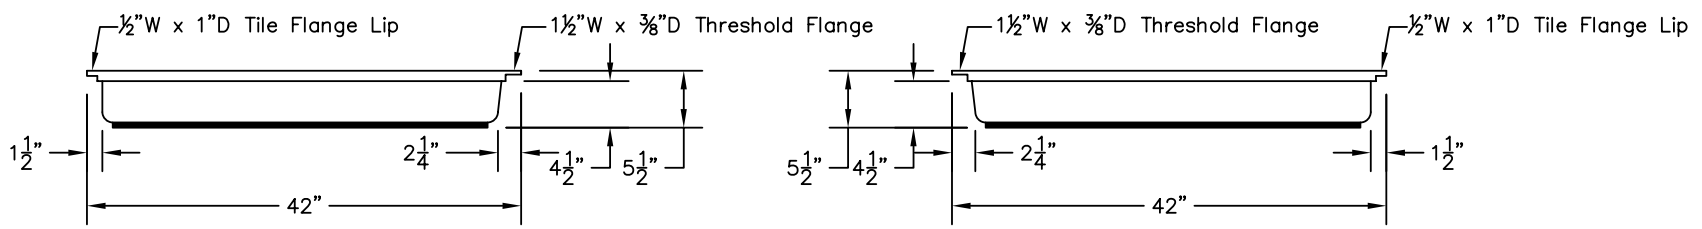

WEIGHT: 000 LBS.
 CAPACITY: 00 GALLONS
 NOTE: Not to Scale. All dimensions are based on manufacturers and industry standards of $\pm 3/8$ inch.

UPDATED: 07/07

TOP VIEW

END VIEWS

SIDE VIEWS

48\" x 42\" SHOWER BASE