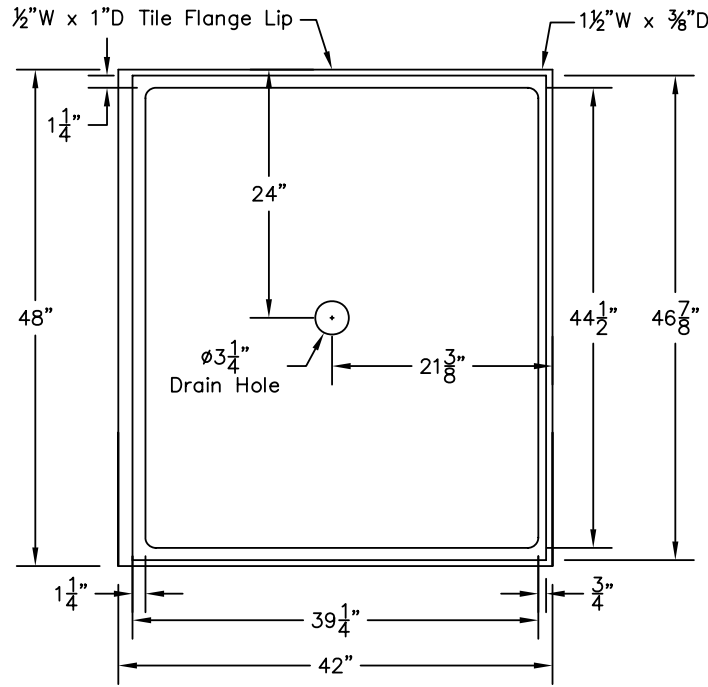

WEIGHT: 000 LBS.
 CAPACITY: 00 GALLONS
 NOTE: Not to Scale. All dimensions are based on manufacturers and industry standards of $\pm 3/8$ inch.

UPDATED: 07/07

TOP VIEW

END VIEWS

SIDE VIEWS

48\" x 42\" SHOWER BASE