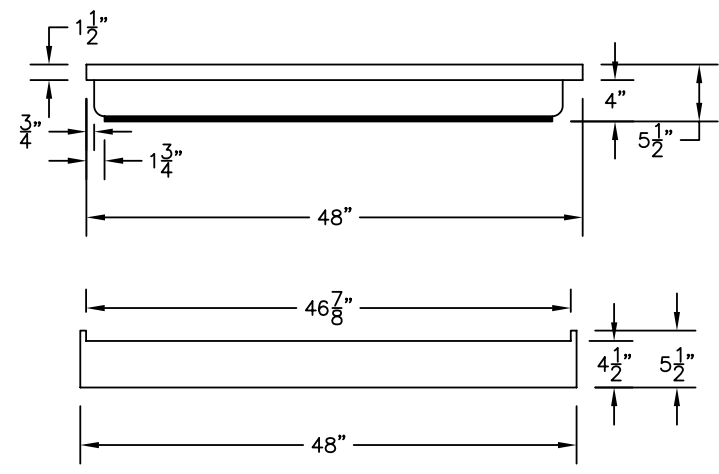

WEIGHT: 000 LBS.
 CAPACITY: 00 GALLONS
 NOTE: Not to Scale. All dimensions are based
 on manufacturers and industry standards
 of $\pm 3/8$ inch.

UPDATED: 07/07

TOP VIEW

END VIEWS

SIDE VIEWS

48" x 36" SHOWER BASE