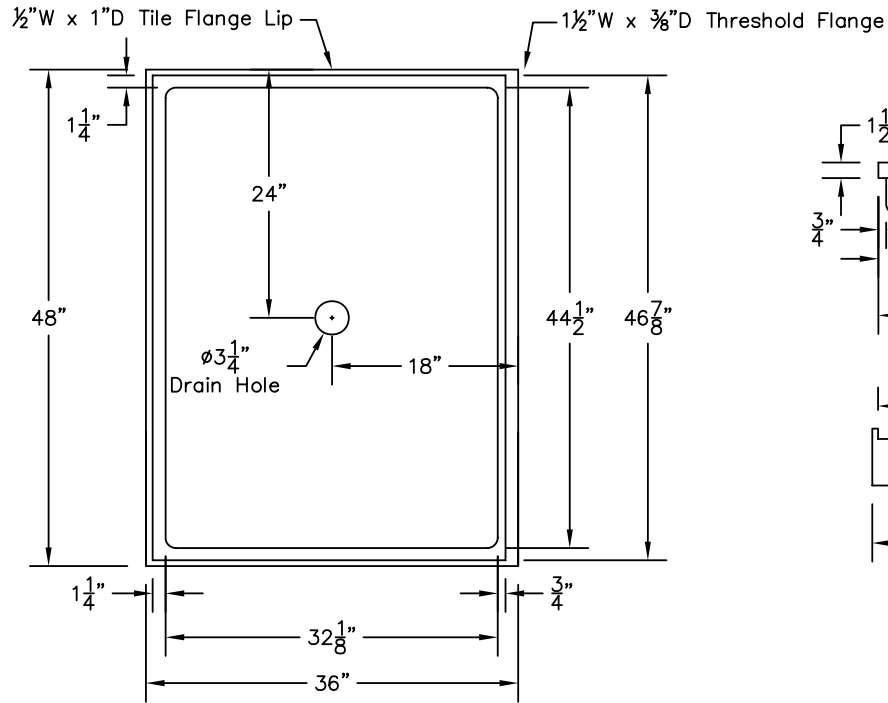

WEIGHT: 000 LBS.
 CAPACITY: 00 GALLONS
 NOTE: Not to Scale. All dimensions are based
 on manufacturers and industry standards
 of $\pm 3/8$ inch.

UPDATED: 07/07

TOP VIEW

END VIEWS

SIDE VIEWS

48" x 36" SHOWER BASE