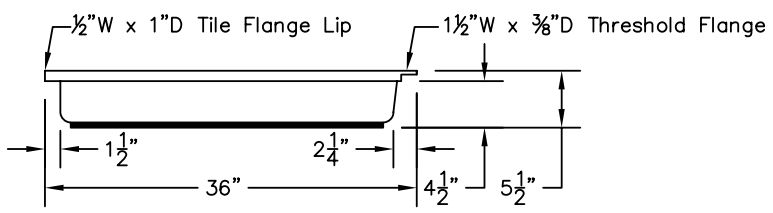

WEIGHT: 000 LBS.
 CAPACITY: 00 GALLONS
 NOTE: Not to Scale. All dimensions are based
 on manufacturers and industry standards
 of $\pm 3/8$ inch.

UPDATED: 07/07

TOP VIEW

END VIEWS

SIDE VIEWS

48" x 36" SHOWER BASE