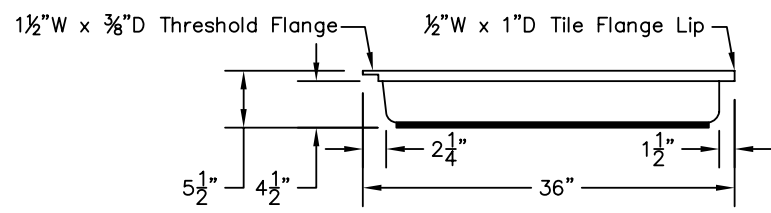

WEIGHT: 000 LBS.
 CAPACITY: 00 GALLONS
 NOTE: Not to Scale. All dimensions are based
 on manufacturers and industry standards
 of $\pm 3/8$ inch.

UPDATED: 07/07

TOP VIEW

END VIEWS

SIDE VIEWS

48" x 36" SHOWER BASE