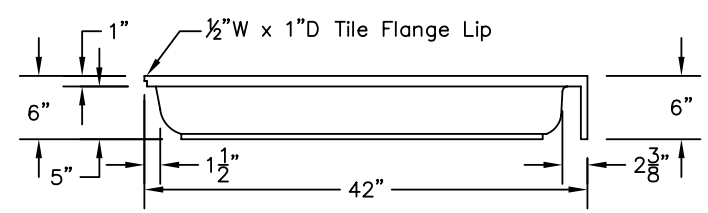

WEIGHT: 000 LBS.
 CAPACITY: 00 GALLONS
 NOTE: Not to Scale. All dimensions are based
 on manufacturers and industry standards
 of $\pm 3/8$ inch.

UPDATED: 07/07

TOP VIEW

FRONT VIEW

CORNER SIDE VIEWS

42" x 42" NEO-ANGLE SHOWER BASE