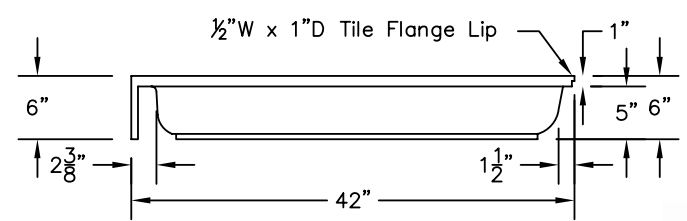

WEIGHT: 000 LBS.
 CAPACITY: 00 GALLONS
 NOTE: Not to Scale. All dimensions are based
 on manufacturers and industry standards
 of $\pm 3/8$ inch.

UPDATED: 07/07

TOP VIEW

FRONT VIEW

CORNER SIDE VIEWS

42" x 42" NEO-ANGLE SHOWER BASE