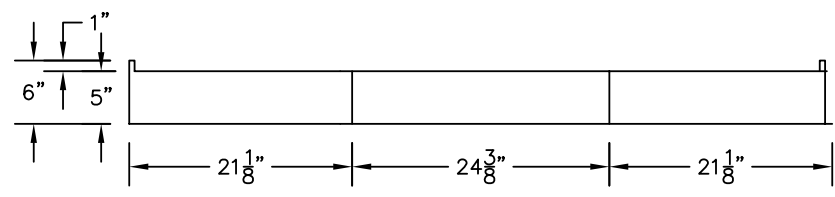

WEIGHT: 000 LBS.
 CAPACITY: 00 GALLONS
 NOTE: Not to Scale. All dimensions are based
 on manufacturers and industry standards
 of $\pm 3/8$ inch.

UPDATED: 07/07

TOP VIEW

FRONT VIEW

CORNER SIDE VIEWS

42" x 42" NEO-ANGLE SHOWER BASE