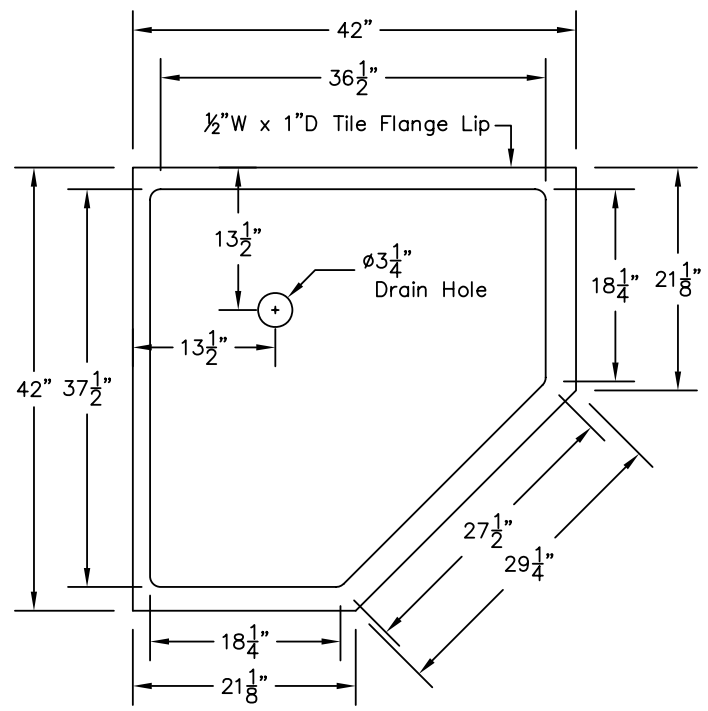

WEIGHT: 000 LBS.
 CAPACITY: 00 GALLONS
 NOTE: Not to Scale. All dimensions are based
 on manufacturers and industry standards
 of $\pm 3/8$ inch.

UPDATED: 07/07

TOP VIEW

FRONT VIEW

CORNER SIDE VIEWS

42" x 42" NEO-ANGLE SHOWER BASE