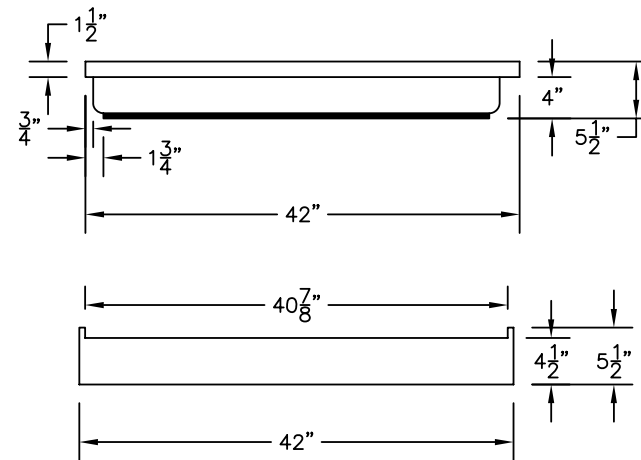

WEIGHT: 000 LBS.
 CAPACITY: 00 GALLONS
 NOTE: Not to Scale. All dimensions are based on manufacturers and industry standards of $\pm 3/8$ inch.

UPDATED: 07/07

TOP VIEW

END VIEWS

SIDE VIEWS

42" x 48" SHOWER BASE