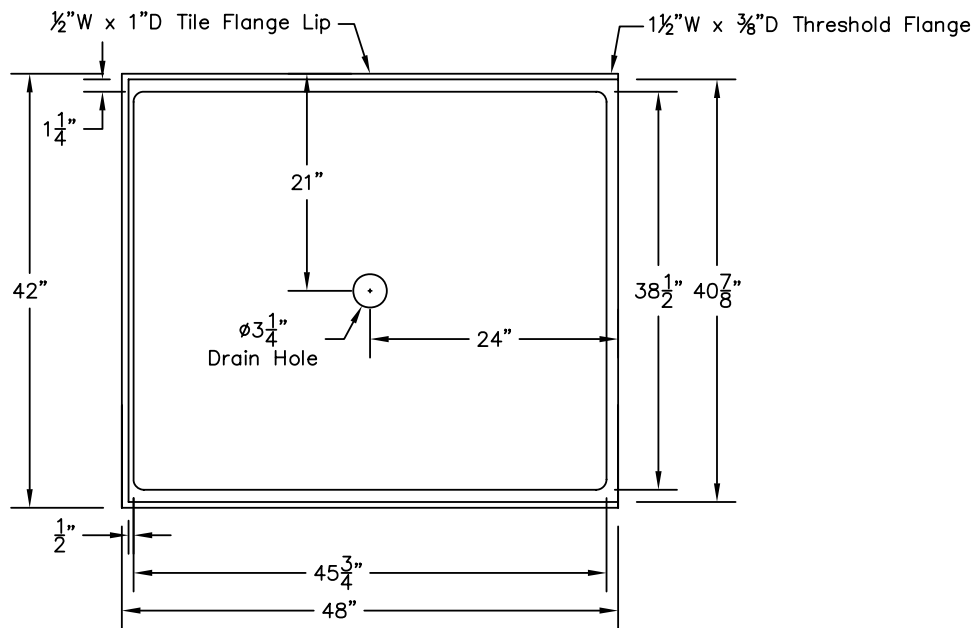

WEIGHT: 000 LBS.
 CAPACITY: 00 GALLONS
 NOTE: Not to Scale. All dimensions are based on manufacturers and industry standards of $\pm 3/8$ inch.

UPDATED: 07/07

TOP VIEW

END VIEWS

SIDE VIEWS

42" x 48" SHOWER BASE