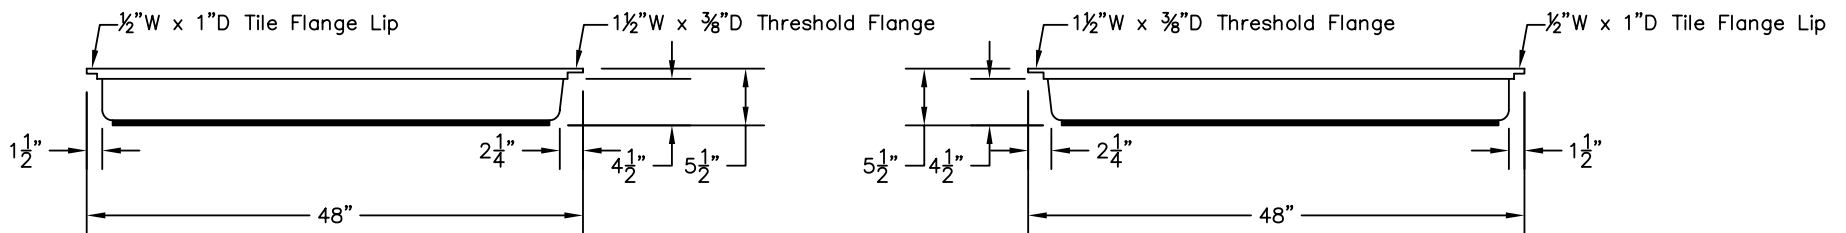

WEIGHT: 000 LBS.
 CAPACITY: 00 GALLONS
 NOTE: Not to Scale. All dimensions are based on manufacturers and industry standards of $\pm 3/8$ inch.

UPDATED: 07/07

TOP VIEW

END VIEWS

SIDE VIEWS

42" x 48" SHOWER BASE