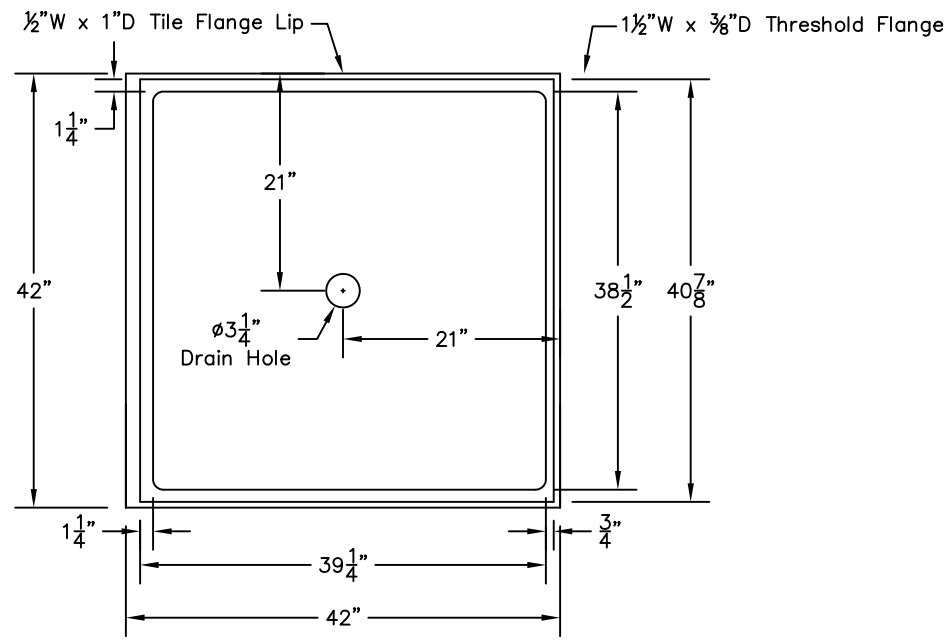

WEIGHT: 000 LBS.
 CAPACITY: 00 GALLONS
 NOTE: Not to Scale. All dimensions are based on manufacturers and industry standards of $\pm 3/8$ inch.

UPDATED: 07/07

TOP VIEW

END VIEWS

SIDE VIEWS

42" x 42" SHOWER BASE