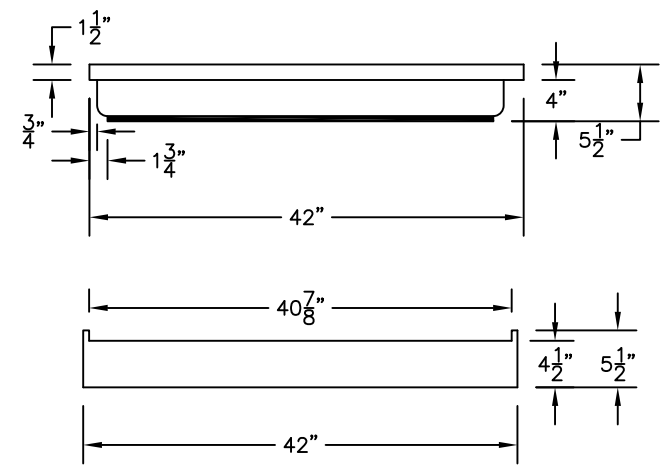

WEIGHT: 000 LBS.
 CAPACITY: 00 GALLONS
 NOTE: Not to Scale. All dimensions are based on manufacturers and industry standards of $\pm 3/8$ inch.

UPDATED: 07/07

TOP VIEW

END VIEWS

SIDE VIEWS

42" x 42" SHOWER BASE