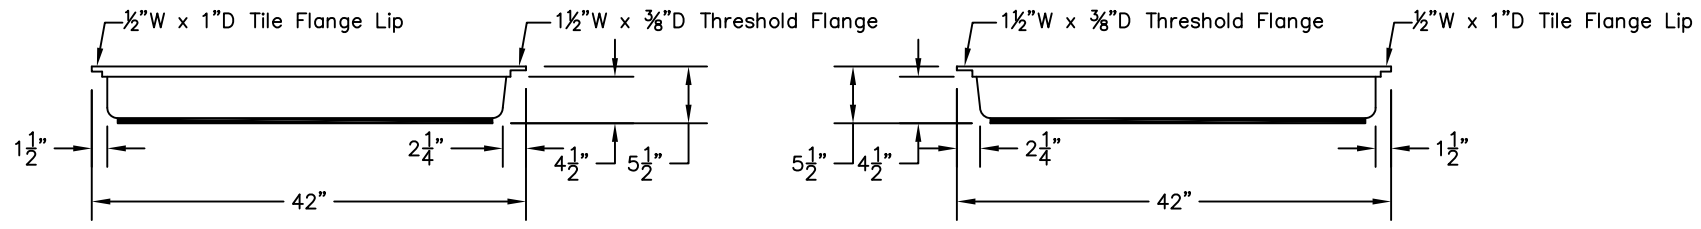

WEIGHT: 000 LBS.
 CAPACITY: 00 GALLONS
 NOTE: Not to Scale. All dimensions are based on manufacturers and industry standards of $\pm 3/8$ inch.

UPDATED: 07/07

TOP VIEW

END VIEWS

SIDE VIEWS

42" x 42" SHOWER BASE