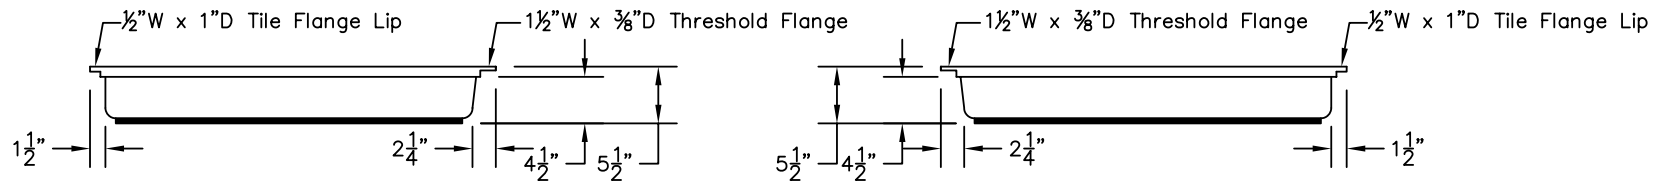

WEIGHT: 000 LBS.
 CAPACITY: 00 GALLONS
 NOTE: Not to Scale. All dimensions are based
 on manufacturers and industry standards
 of $\pm 3/8$ inch.

UPDATED: 07/07

TOP VIEW

END VIEWS

SIDE VIEWS

42" x 36" SHOWER BASE