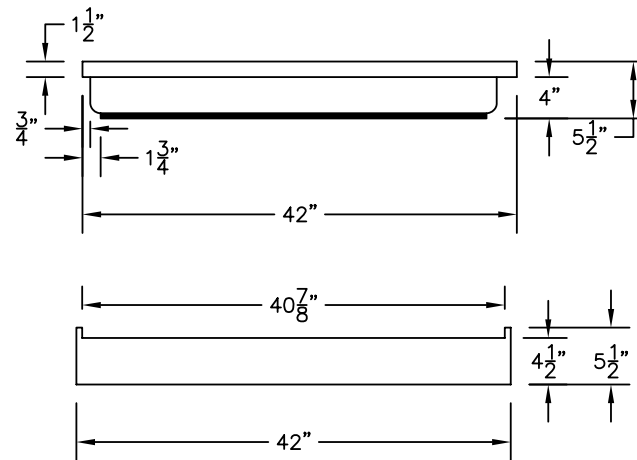

WEIGHT: 000 LBS.
 CAPACITY: 00 GALLONS
 NOTE: Not to Scale. All dimensions are based
 on manufacturers and industry standards
 of $\pm 3/8$ inch.

UPDATED: 07/07

TOP VIEW

END VIEWS

SIDE VIEWS

42" x 36" SHOWER BASE