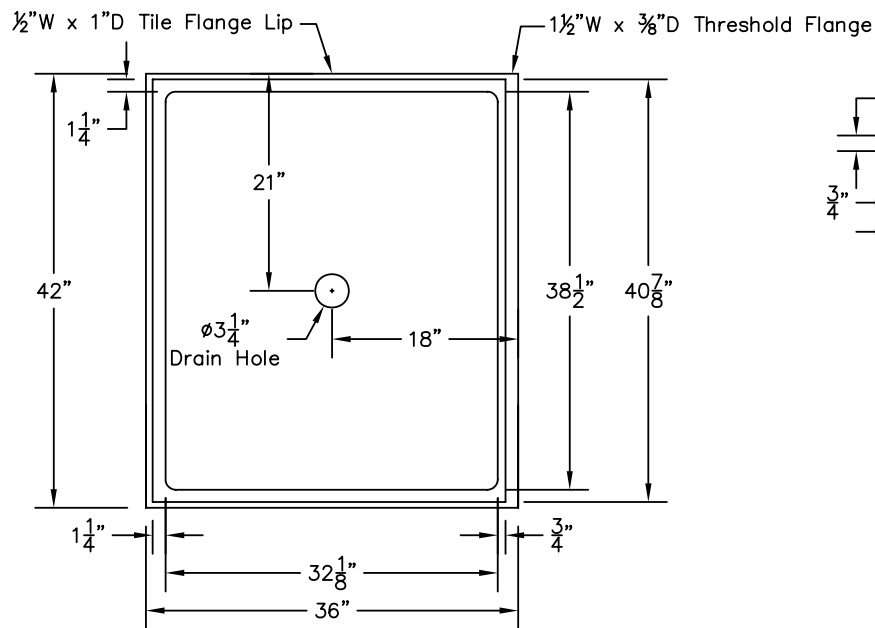

WEIGHT: 000 LBS.
 CAPACITY: 00 GALLONS
 NOTE: Not to Scale. All dimensions are based
 on manufacturers and industry standards
 of $\pm 3/8$ inch.

UPDATED: 07/07

TOP VIEW

END VIEWS

SIDE VIEWS

42" x 36" SHOWER BASE