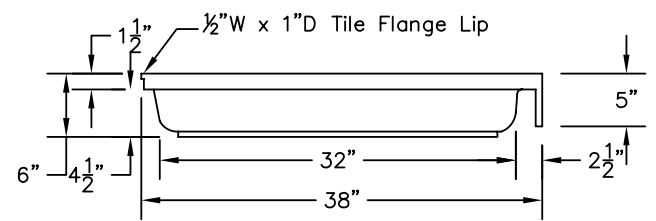

WEIGHT: 000 LBS.
 CAPACITY: 00 GALLONS
 NOTE: Not to Scale. All dimensions are based
 on manufacturers and industry standards
 of $\pm 3/8$ inch.

UPDATED: 07/07

TOP VIEW

FRONT VIEW

CORNER SIDE VIEWS

38" x 38" NEO-ANGLE SHOWER BASE