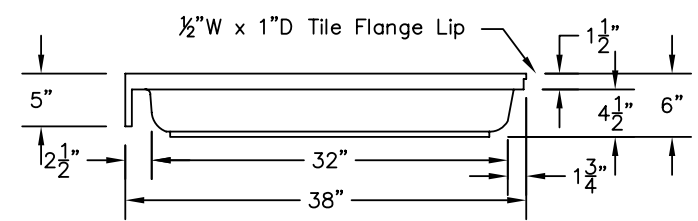

WEIGHT: 000 LBS.
 CAPACITY: 00 GALLONS
 NOTE: Not to Scale. All dimensions are based
 on manufacturers and industry standards
 of $\pm 3/8$ inch.

UPDATED: 07/07

TOP VIEW

FRONT VIEW

CORNER SIDE VIEWS

38" x 38" NEO-ANGLE SHOWER BASE