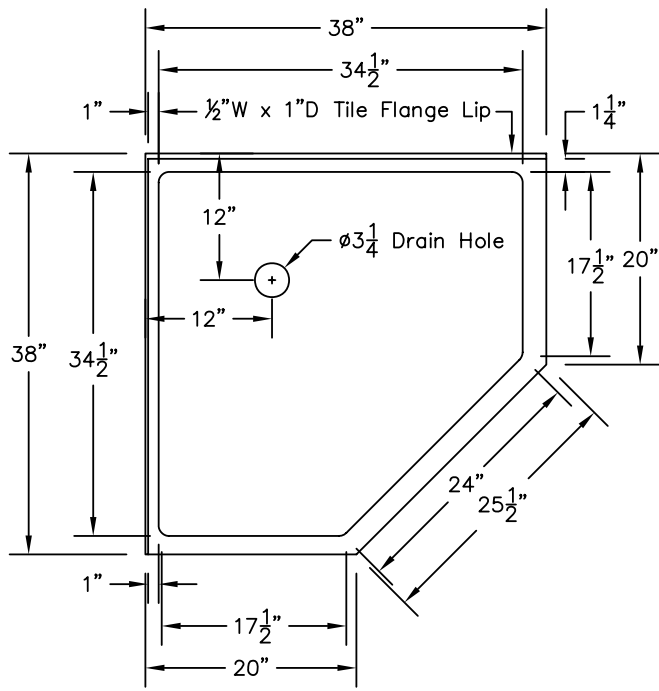

WEIGHT: 000 LBS.
 CAPACITY: 00 GALLONS
 NOTE: Not to Scale. All dimensions are based
 on manufacturers and industry standards
 of $\pm 3/8$ inch.

UPDATED: 07/07

TOP VIEW

FRONT VIEW

CORNER SIDE VIEWS

38" x 38" NEO-ANGLE SHOWER BASE