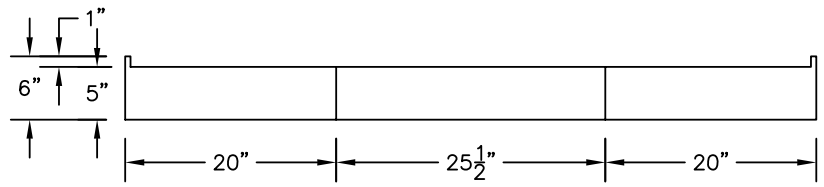

WEIGHT: 000 LBS.
 CAPACITY: 00 GALLONS
 NOTE: Not to Scale. All dimensions are based
 on manufacturers and industry standards
 of $\pm 3/8$ inch.

UPDATED: 07/07

TOP VIEW

FRONT VIEW

CORNER SIDE VIEWS

38" x 38" NEO-ANGLE SHOWER BASE