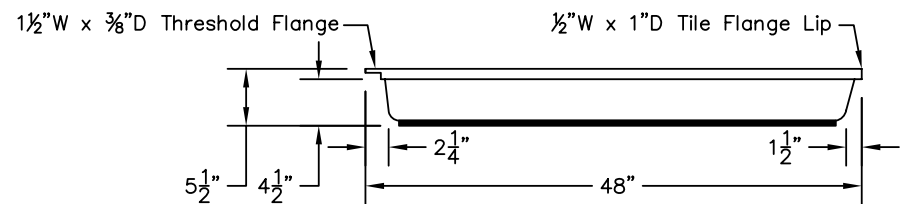

WEIGHT: 000 LBS.
 CAPACITY: 00 GALLONS
 NOTE: Not to Scale. All dimensions are based
 on manufacturers and industry standards
 of $\pm 3/8$ inch.

UPDATED: 07/07

TOP VIEW

END VIEWS

SIDE VIEWS

36" x 48" SHOWER BASE