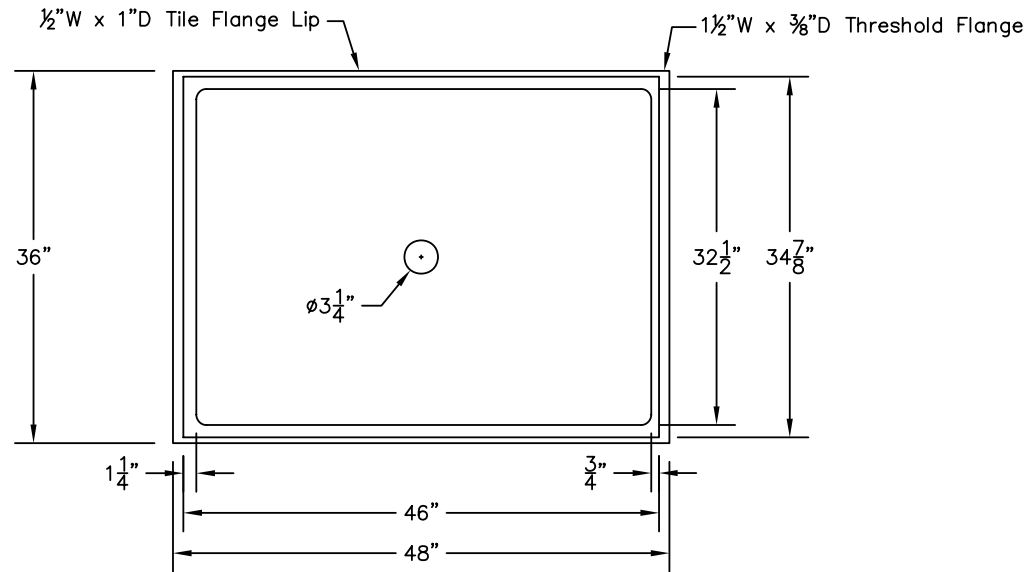

WEIGHT: 000 LBS.
 CAPACITY: 00 GALLONS
 NOTE: Not to Scale. All dimensions are based
 on manufacturers and industry standards
 of $\pm 3/8$ inch.

UPDATED: 07/07

TOP VIEW

END VIEWS

SIDE VIEWS

36" x 48" SHOWER BASE