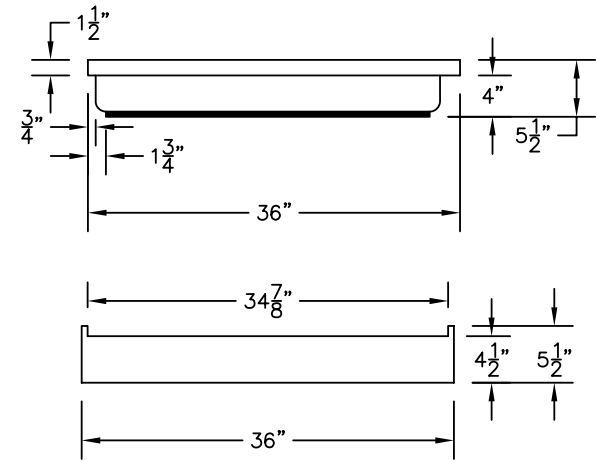

WEIGHT: 000 LBS.
 CAPACITY: 00 GALLONS
 NOTE: Not to Scale. All dimensions are based
 on manufacturers and industry standards
 of $\pm 3/8$ inch.

UPDATED: 07/07

TOP VIEW

END VIEWS

SIDE VIEWS

36" x 48" SHOWER BASE