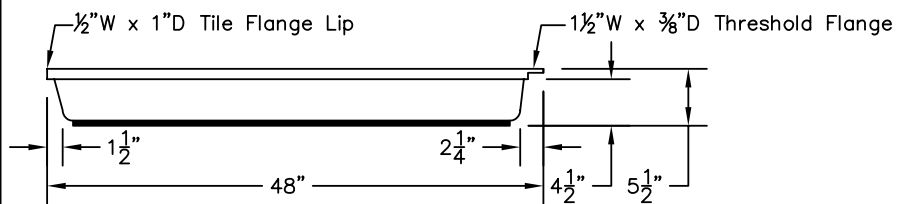

WEIGHT: 000 LBS.
 CAPACITY: 00 GALLONS
 NOTE: Not to Scale. All dimensions are based
 on manufacturers and industry standards
 of $\pm 3/8$ inch.

UPDATED: 07/07

TOP VIEW

END VIEWS

SIDE VIEWS

36" x 48" SHOWER BASE