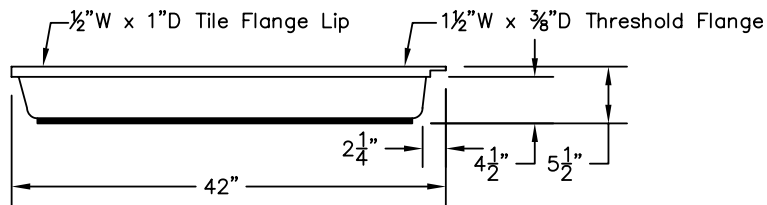

WEIGHT: 000 LBS.  
 CAPACITY: 00 GALLONS  
 NOTE: Not to Scale. All dimensions are based  
 on manufacturers and industry standards  
 of  $\pm 3/8$  inch.

UPDATED: 07/07

TOP VIEW

END VIEWS

SIDE VIEWS

# 36" x 42" SHOWER BASE