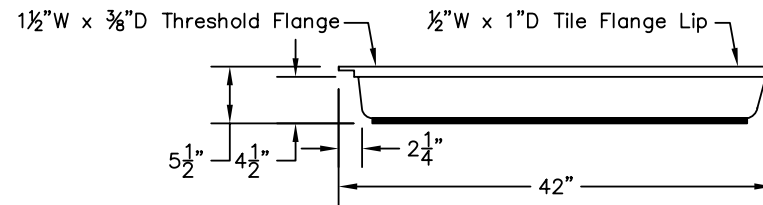

WEIGHT: 000 LBS.  
 CAPACITY: 00 GALLONS  
 NOTE: Not to Scale. All dimensions are based  
 on manufacturers and industry standards  
 of  $\pm 3/8$  inch.

UPDATED: 07/07

TOP VIEW

END VIEWS

SIDE VIEWS

# 36" x 42" SHOWER BASE