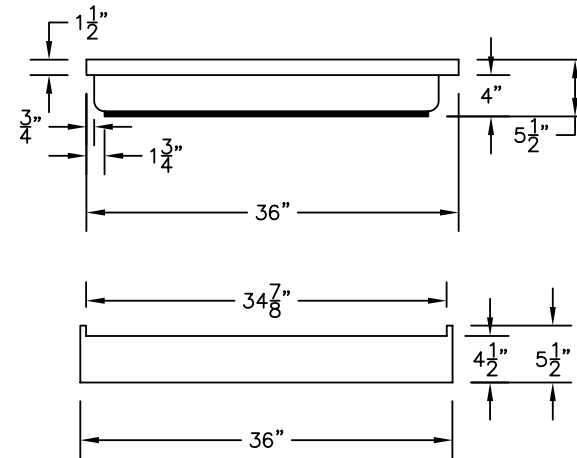

WEIGHT: 000 LBS.  
 CAPACITY: 00 GALLONS  
 NOTE: Not to Scale. All dimensions are based  
 on manufacturers and industry standards  
 of  $\pm 3/8$  inch.

UPDATED: 07/07

TOP VIEW

END VIEWS

SIDE VIEWS

# 36" x 42" SHOWER BASE