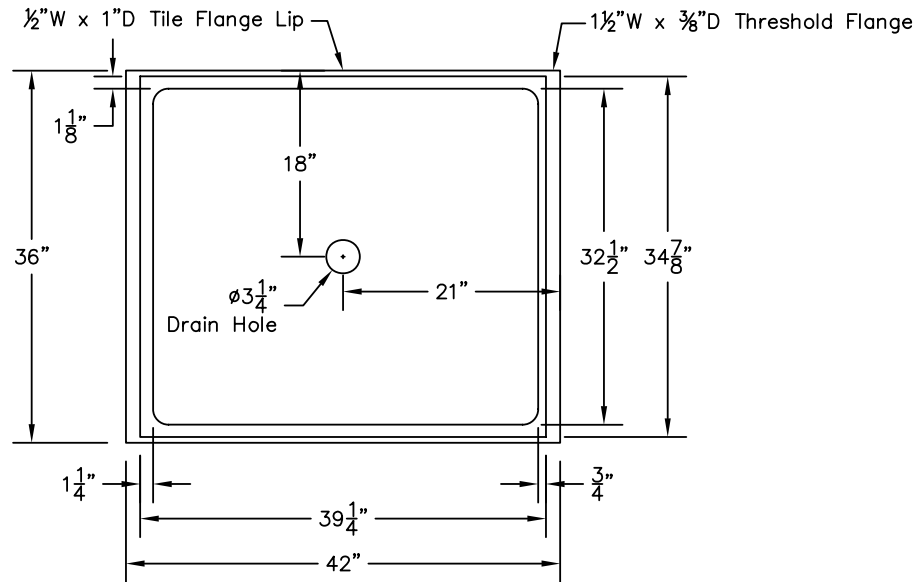

WEIGHT: 000 LBS.  
 CAPACITY: 00 GALLONS  
 NOTE: Not to Scale. All dimensions are based  
 on manufacturers and industry standards  
 of  $\pm 3/8$  inch.

UPDATED: 07/07

TOP VIEW

END VIEWS

SIDE VIEWS

# 36" x 42" SHOWER BASE