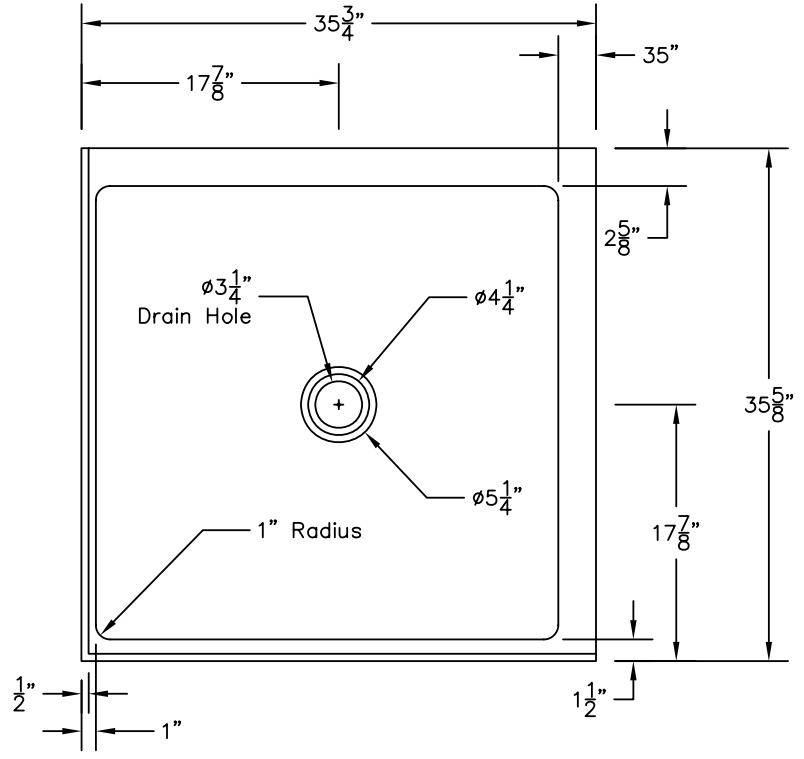

WEIGHT: 000 LBS.  
 CAPACITY: 00 GALLONS  
 NOTE: Not to Scale. All dimensions are based on manufacturers and industry standards of  $\pm 3/8$  inch.

UPDATED: 07/07

TOP VIEW

SIDE VIEW

END VIEW

**36" X 36" DOUBLE THRESHOLD SHOWER BASE**