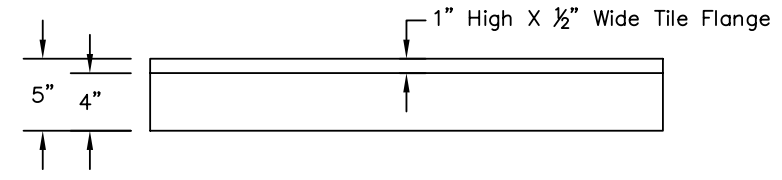

WEIGHT: 000 LBS.  
 CAPACITY: 00 GALLONS  
 NOTE: Not to Scale. All dimensions are based on manufacturers and industry standards of  $\pm 3/8$  inch.

UPDATED: 07/07

TOP VIEW

SIDE VIEW

END VIEW

**36" X 36" DOUBLE THRESHOLD SHOWER BASE**