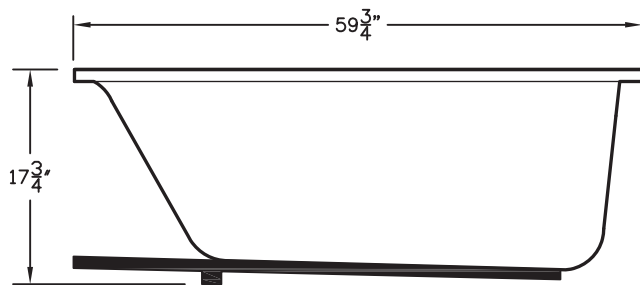

WEIGHT: 128 LBS.
CAPACITY: 45 GALLONS

NOTE: Not to Scale. All dimensions are based on manufacturers and industry standards of $\pm 3/8$ inch.

UPDATED: 11/06

DEL WEBB