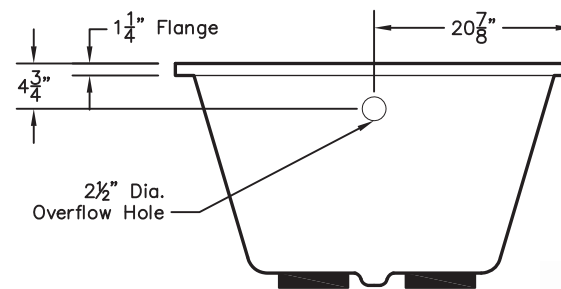

WEIGHT: 128 LBS.
CAPACITY: 45 GALLONS

NOTE: Not to Scale. All dimensions are based on manufacturers and industry standards of $\pm 3/8$ inch.

UPDATED: 11/06

DEL WEBB