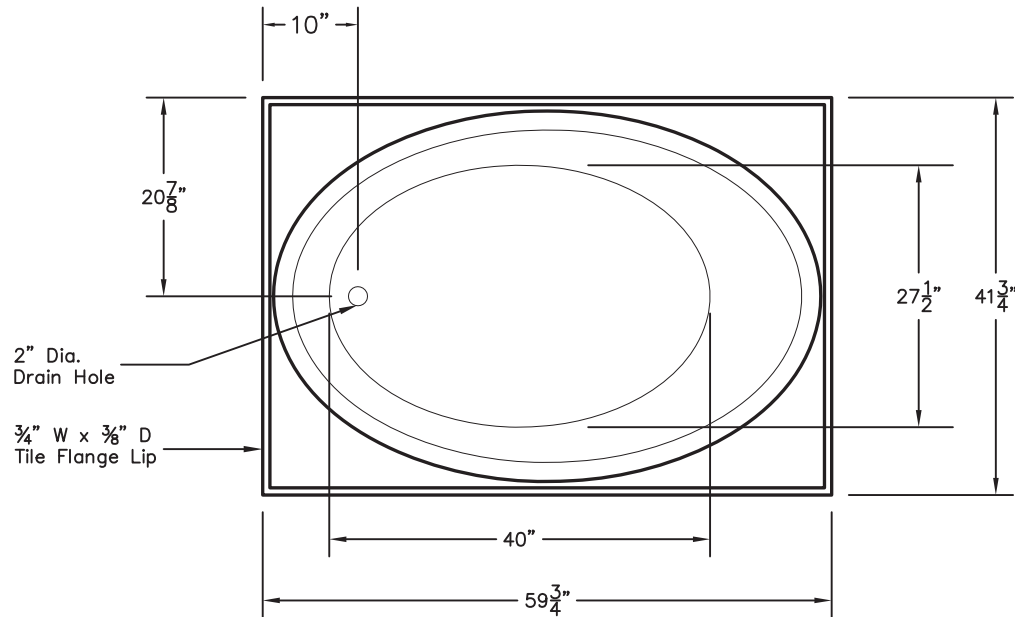

WEIGHT: 128 LBS.
CAPACITY: 45 GALLONS

NOTE: Not to Scale. All dimensions are based on manufacturers and industry standards of $\pm 3/8$ inch.

UPDATED: 11/06

DEL WEBB