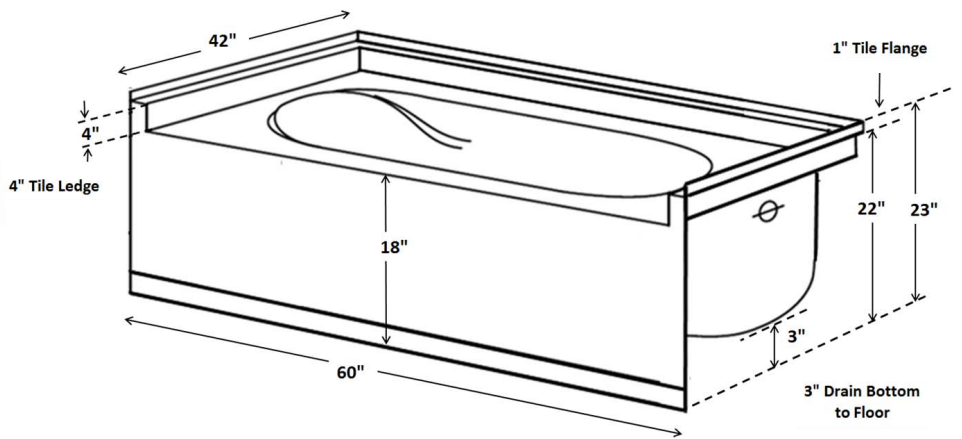

Arlys AFD

60" x 42" Above Floor Drain

SPECIFICATIONS

FEATURES:

- Integral Front Skirt
- 4" Tile Ledge with a 1" Tile Flange
- Contoured Lumbar Neck/Back Rest
- Available with a 6 Jet Whirlpool System
- Above Floor Drain (AFD) 3" Rough-In

MATERIALS:

- Durable High Gloss Acrylic Finish

WARRANTY:

- 10 Year Warranty on the Acrylic Finish

TECHNICAL DATA:

- Installation: 3-Wall Alcove
- Drain Location: Left or Right
- Capacity: 56 Gallons
- Headrest Location: Opposite of Drain-Overflow

NOTE:

Install product according to installation instructions. Dimensions on drawings are nominal and may vary within the range of industry tolerances. These measurements are subject to change without notice. No responsibility is assumed for use of previous document versions.