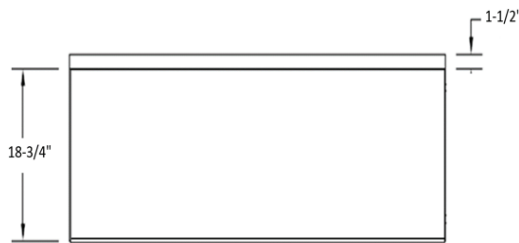

AH Dreamer

60" x 36" with Integral Smooth Skirt

SPECIFICATIONS

FEATURES:

- Integral Smooth Skirt
- 1 1/2" Tile Flange

MATERIALS:

- Durable High Gloss Acrylic Finish

WARRANTY:

- 10 Year Warranty on the Acrylic Finish

TECHNICAL DATA:

- Installation: 3-Wall Alcove
- Drain Location: Left or Right
- Capacity: 50 Gallons

NOTE:

Install product according to installation instructions. Dimensions on drawings are nominal and may vary within the range of industry tolerances. These measurements are subject to change without notice. No responsibility is assumed for use of previous document versions.