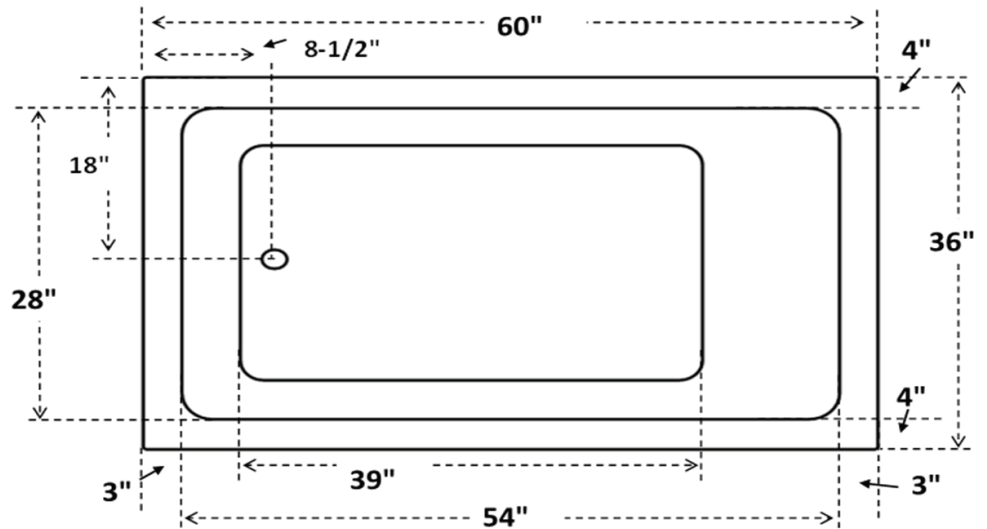

AH Dreamer

60" x 36" with Integral Smooth Skirt

SPECIFICATIONS

FEATURES:

- Integral Smooth Skirt
- 1 1/2" Tile Flange

MATERIALS:

- Durable High Gloss Acrylic Finish

WARRANTY:

- 10 Year Warranty on the Acrylic Finish

TECHNICAL DATA:

- Installation: 3-Wall Alcove
- Drain Location: Left or Right
- Capacity: 50 Gallons

NOTE:

Install product according to installation instructions. Dimensions on drawings are nominal and may vary within the range of industry tolerances. These measurements are subject to change without notice. No responsibility is assumed for use of previous document versions.