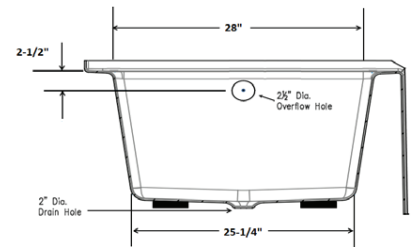

AH Dreamer

60" x 36" with Integral Smooth Skirt

SPECIFICATIONS

FEATURES:

- Integral Smooth Skirt
- 1 1/2" Tile Flange

MATERIALS:

- Durable High Gloss Acrylic Finish

WARRANTY:

- 10 Year Warranty on the Acrylic Finish

TECHNICAL DATA:

- Installation: 3-Wall Alcove
- Drain Location: Left or Right
- Capacity: 50 Gallons

NOTE:

Install product according to installation instructions. Dimensions on drawings are nominal and may vary within the range of industry tolerances. These measurements are subject to change without notice. No responsibility is assumed for use of previous document versions.