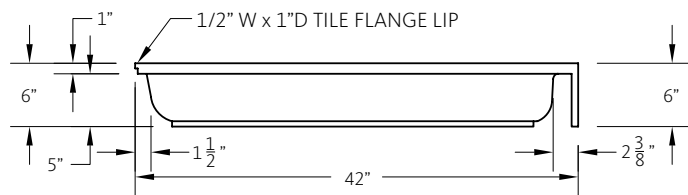

WEIGHT: 00 LBS.
 CAPACITY: 00 GALLONS
 NOTE: Not to Scale. All dimensions are based on
 manufacturers and industry standards of $\pm 3/8$ inch.

UPDATED: 07/07

TOP VIEW

FRONT VIEW

CORNER SIDE VIEWS

42" x 42" NEO-ANGLE SHOWER BASE