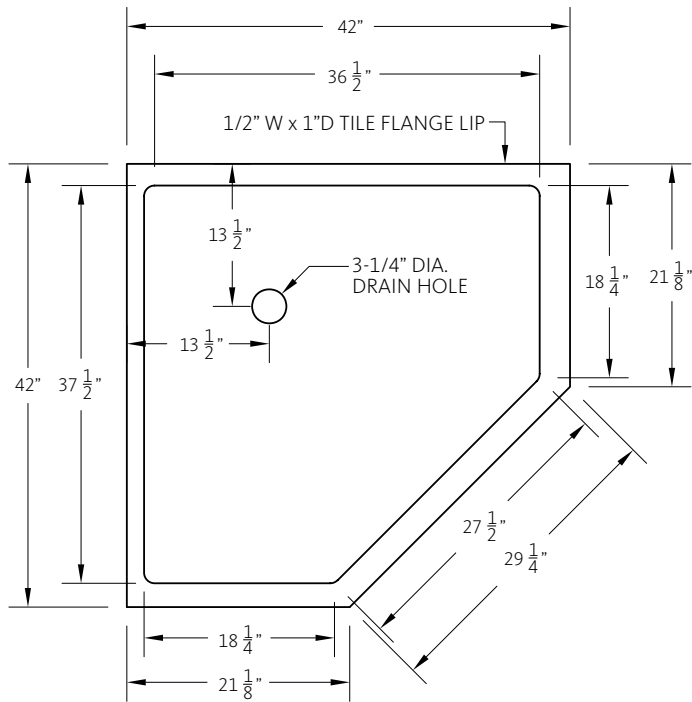

WEIGHT: 00 LBS.
 CAPACITY: 00 GALLONS
 NOTE: Not to Scale. All dimensions are based on
 manufacturers and industry standards of $\pm 3/8$ inch.

UPDATED: 07/07

TOP VIEW

FRONT VIEW

CORNER SIDE VIEWS

42" x 42" NEO-ANGLE SHOWER BASE