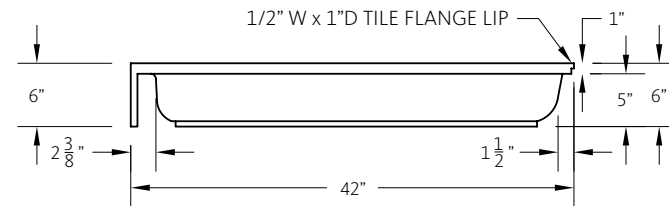

WEIGHT: 00 LBS.
 CAPACITY: 00 GALLONS
 NOTE: Not to Scale. All dimensions are based on
 manufacturers and industry standards of $\pm 3/8$ inch.

UPDATED: 07/07

TOP VIEW

FRONT VIEW

CORNER SIDE VIEWS

42" x 42" NEO-ANGLE SHOWER BASE