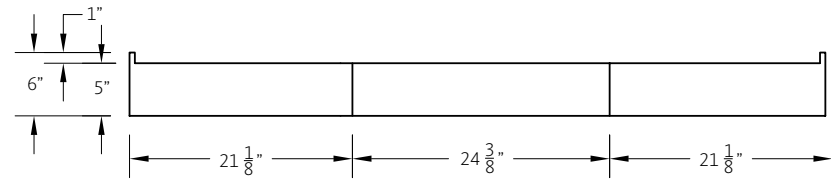

WEIGHT: 00 LBS.
 CAPACITY: 00 GALLONS
 NOTE: Not to Scale. All dimensions are based on
 manufacturers and industry standards of $\pm 3/8$ inch.

UPDATED: 07/07

TOP VIEW

FRONT VIEW

CORNER SIDE VIEWS

42" x 42" NEO-ANGLE SHOWER BASE