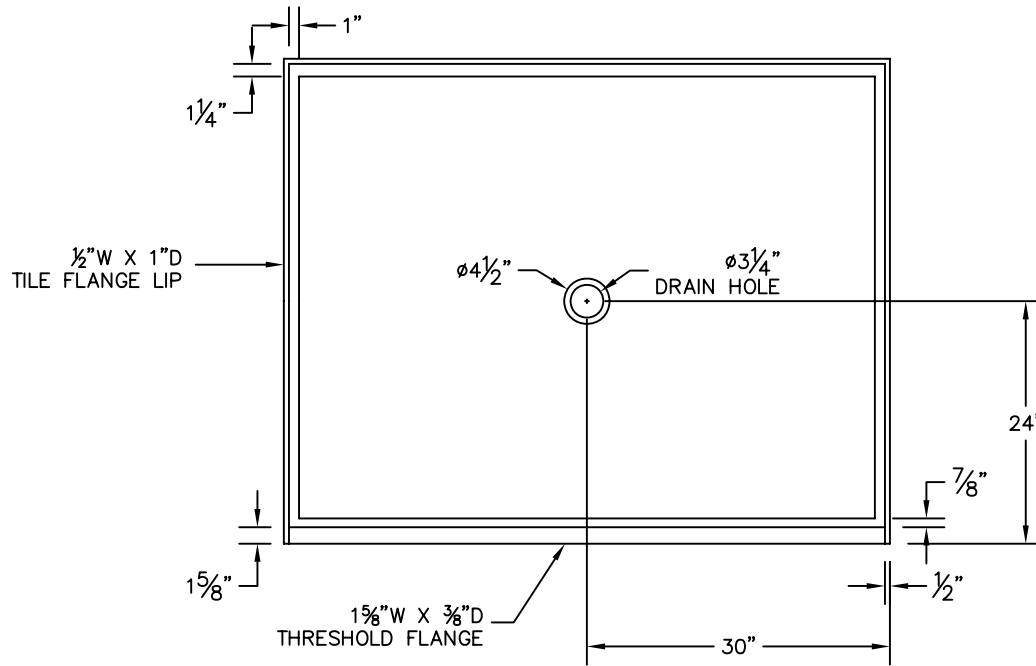

WEIGHT: 113 lbs

NOTE: Not to Scale. All dimensions are based on manufacturers and industry standards of $\pm 3/8$ inch.

UPDATED: 05/07

60" x 48" SHOWER BASE