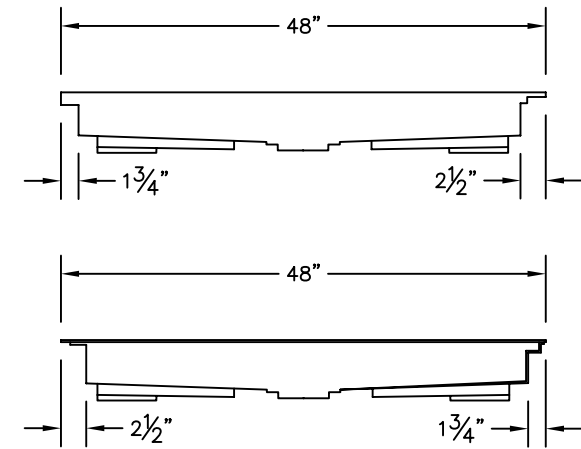

WEIGHT: 113 lbs

NOTE: Not to Scale. All dimensions are based on manufacturers and industry standards of $\pm 3/8$ inch.

UPDATED: 05/07

60" x 48" SHOWER BASE