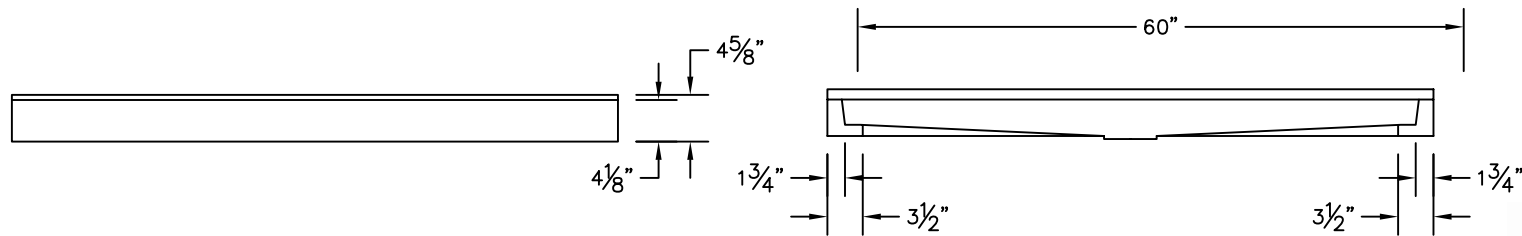

WEIGHT: 113 lbs

NOTE: Not to Scale. All dimensions are based on manufacturers and industry standards of $\pm 3/8$ inch.

UPDATED: 05/07

60" x 48" SHOWER BASE