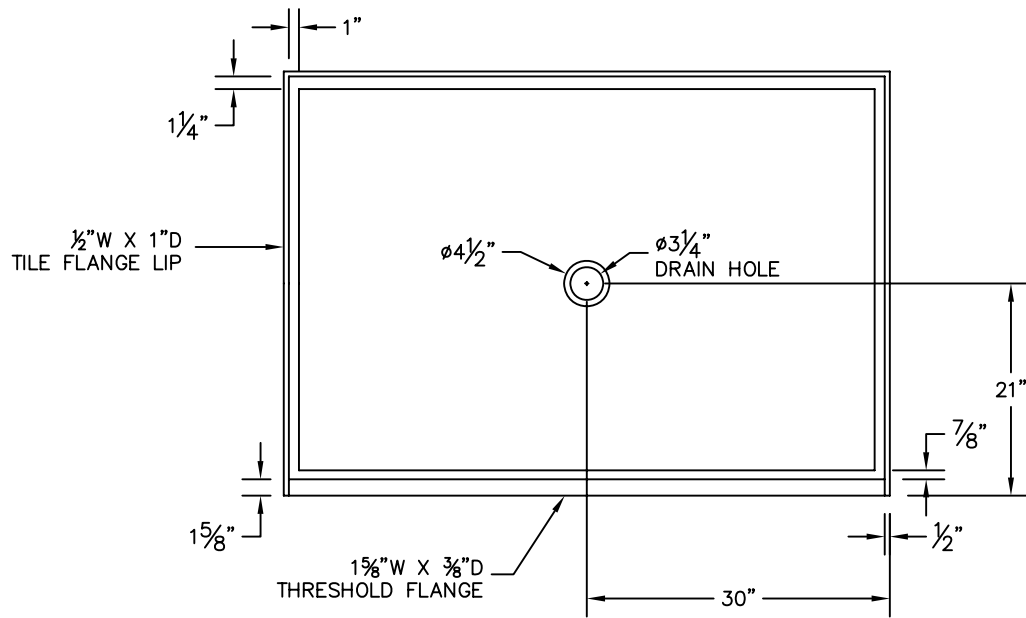

WEIGHT: 99 lbs

NOTE: Not to Scale. All dimensions are based on manufacturers and industry standards of $\pm 3/8$ inch.

UPDATED: 05/07

TOP VIEW

SIDE VIEWS

END VIEWS

60" x 42" SHOWER BASE