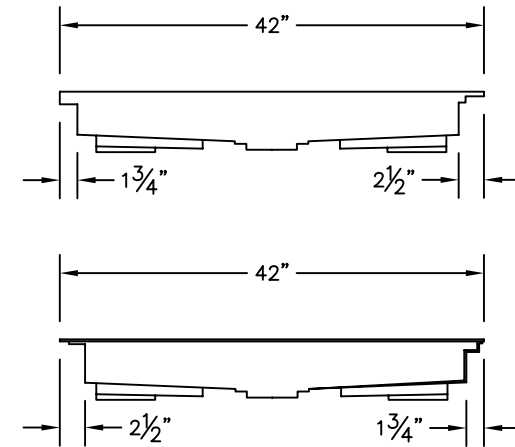

WEIGHT: 99 lbs

NOTE: Not to Scale. All dimensions are based on manufacturers and industry standards of $\pm 3/8$ inch.

UPDATED: 05/07

TOP VIEW

SIDE VIEWS

END VIEWS

60" x 42" SHOWER BASE