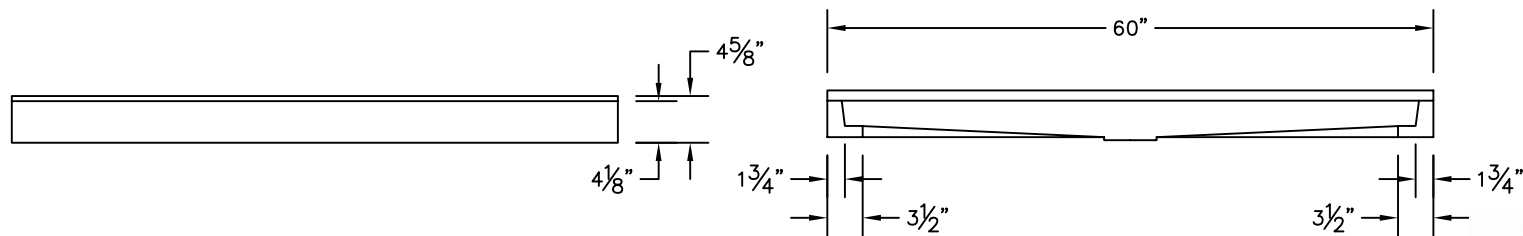

WEIGHT: 99 lbs

NOTE: Not to Scale. All dimensions are based on manufacturers and industry standards of $\pm 3/8$ inch.

UPDATED: 05/07

TOP VIEW

SIDE VIEWS

END VIEWS

60" x 42" SHOWER BASE