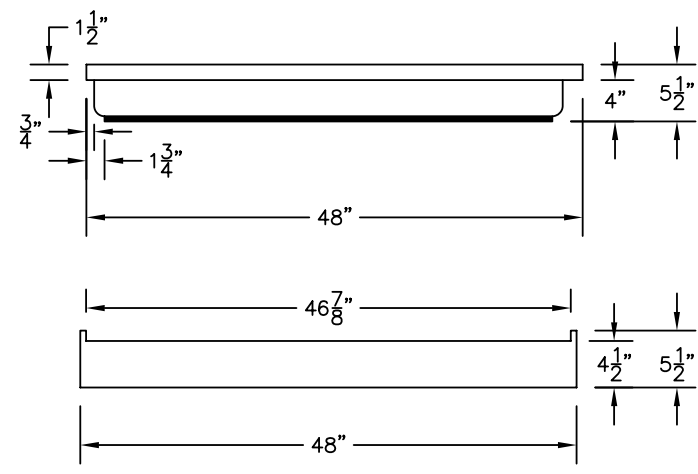

WEIGHT: 000 LBS.
 CAPACITY: 00 GALLONS
 NOTE: Not to Scale. All dimensions are based
 on manufacturers and industry standards
 of $\pm 3/8$ inch.

UPDATED: 07/07

TOP VIEW

END VIEWS

SIDE VIEWS

48" x 48" SHOWER BASE