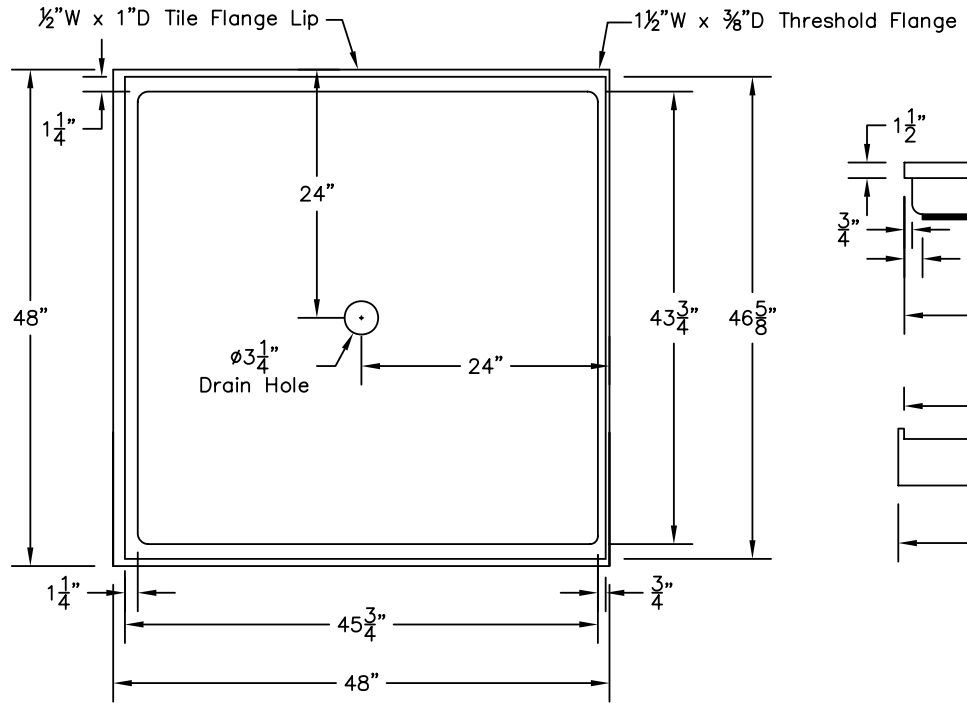

WEIGHT: 000 LBS.
 CAPACITY: 00 GALLONS
 NOTE: Not to Scale. All dimensions are based
 on manufacturers and industry standards
 of $\pm 3/8$ inch.

UPDATED: 07/07

TOP VIEW

END VIEWS

SIDE VIEWS

48" x 48" SHOWER BASE