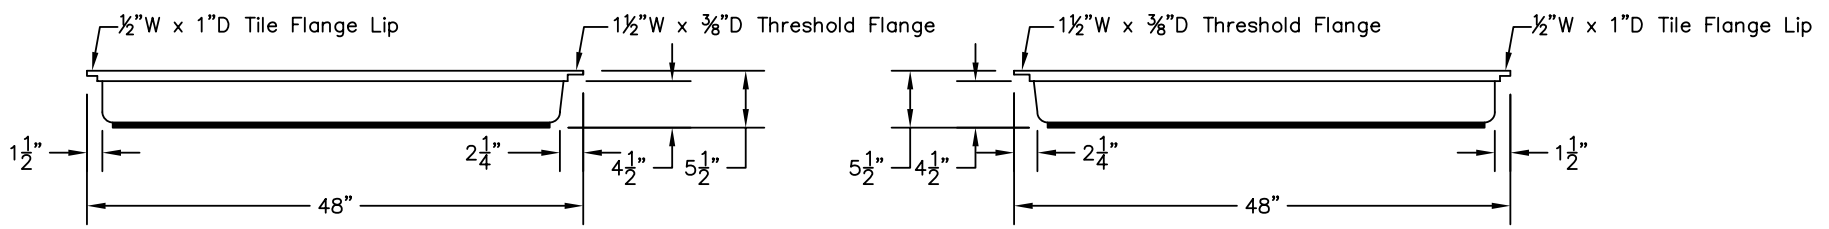

WEIGHT: 000 LBS.
 CAPACITY: 00 GALLONS
 NOTE: Not to Scale. All dimensions are based
 on manufacturers and industry standards
 of $\pm 3/8$ inch.

UPDATED: 07/07

TOP VIEW

END VIEWS

SIDE VIEWS

48" x 48" SHOWER BASE