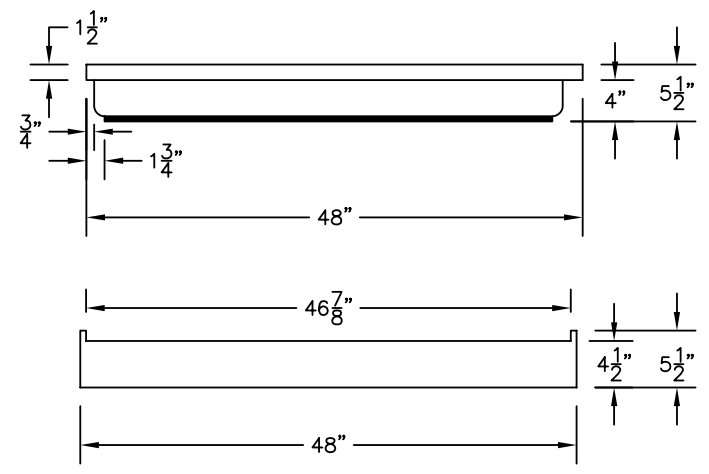

WEIGHT: 000 LBS.  
 CAPACITY: 00 GALLONS  
 NOTE: Not to Scale. All dimensions are based on manufacturers and industry standards of  $\pm 3/8$  inch.

UPDATED: 07/07

TOP VIEW

END VIEWS

SIDE VIEWS

**48\" x 42\" SHOWER BASE**