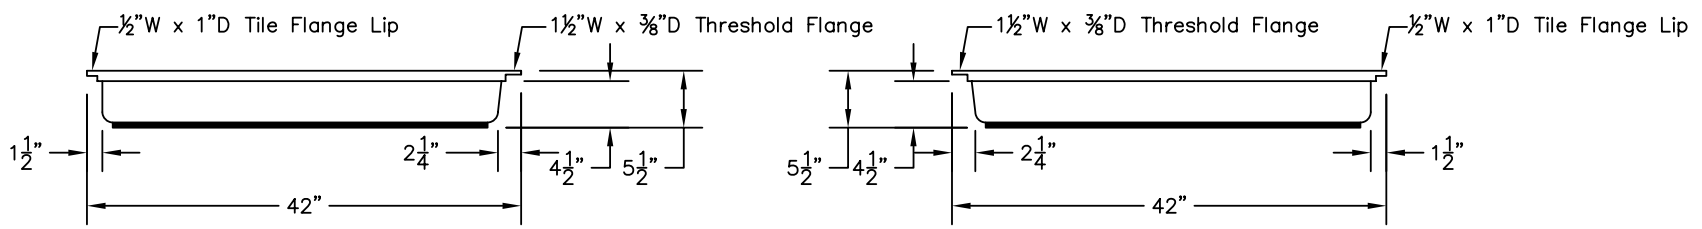

WEIGHT: 000 LBS.  
 CAPACITY: 00 GALLONS  
 NOTE: Not to Scale. All dimensions are based on manufacturers and industry standards of  $\pm 3/8$  inch.

UPDATED: 07/07

TOP VIEW

END VIEWS

SIDE VIEWS

**48\" x 42\" SHOWER BASE**