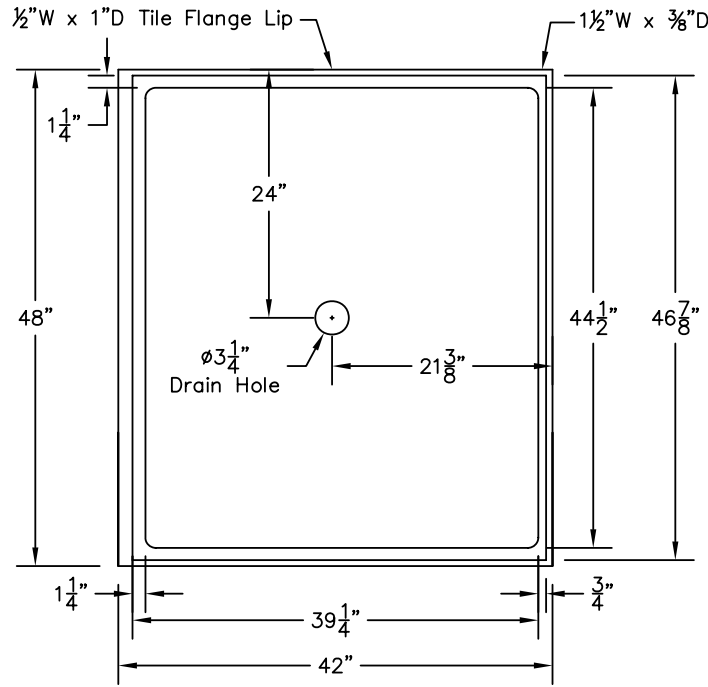

WEIGHT: 000 LBS.  
 CAPACITY: 00 GALLONS  
 NOTE: Not to Scale. All dimensions are based on manufacturers and industry standards of  $\pm 3/8$  inch.

UPDATED: 07/07

TOP VIEW

END VIEWS

SIDE VIEWS

**48\" x 42\" SHOWER BASE**