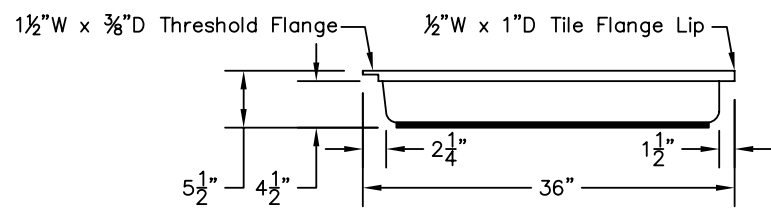

WEIGHT: 000 LBS.
 CAPACITY: 00 GALLONS
 NOTE: Not to Scale. All dimensions are based
 on manufacturers and industry standards
 of $\pm 3/8$ inch.

UPDATED: 07/07

TOP VIEW

END VIEWS

SIDE VIEWS

48" x 36" SHOWER BASE