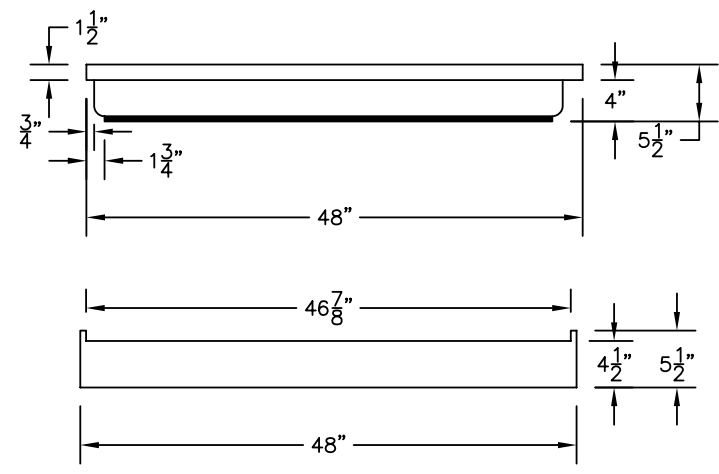

WEIGHT: 000 LBS.
 CAPACITY: 00 GALLONS
 NOTE: Not to Scale. All dimensions are based
 on manufacturers and industry standards
 of $\pm 3/8$ inch.

UPDATED: 07/07

TOP VIEW

END VIEWS

SIDE VIEWS

48" x 36" SHOWER BASE