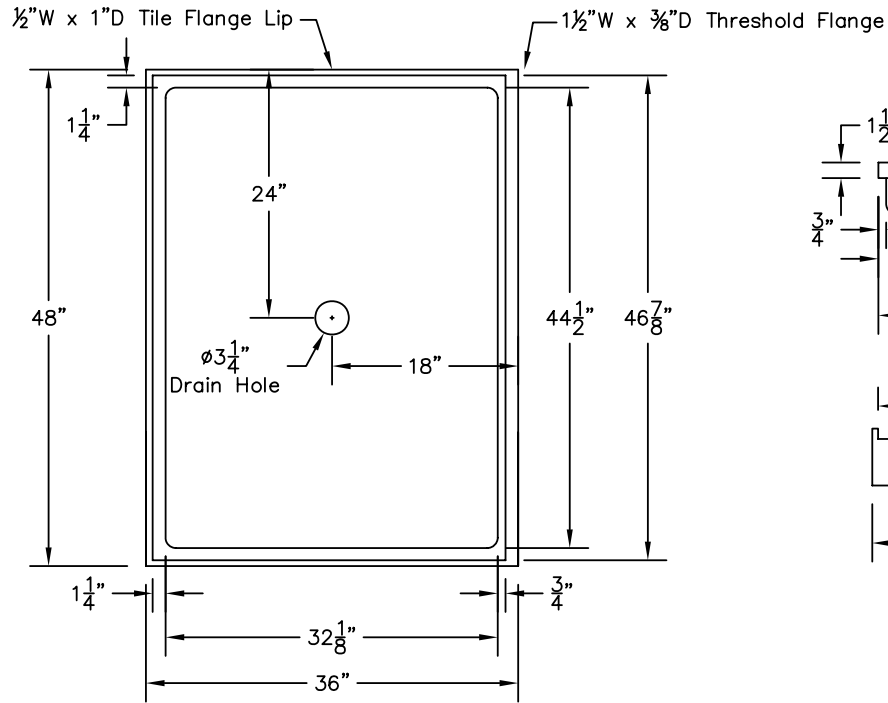

WEIGHT: 000 LBS.
 CAPACITY: 00 GALLONS
 NOTE: Not to Scale. All dimensions are based
 on manufacturers and industry standards
 of $\pm 3/8$ inch.

UPDATED: 07/07

TOP VIEW

END VIEWS

SIDE VIEWS

48" x 36" SHOWER BASE