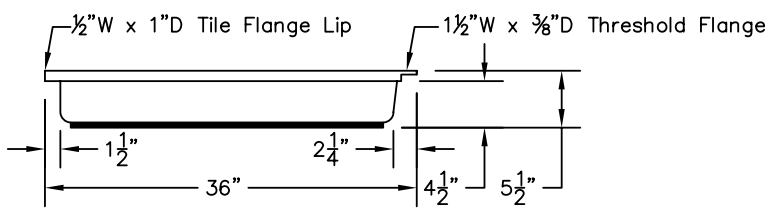

WEIGHT: 000 LBS.
 CAPACITY: 00 GALLONS
 NOTE: Not to Scale. All dimensions are based
 on manufacturers and industry standards
 of $\pm 3/8$ inch.

UPDATED: 07/07

TOP VIEW

END VIEWS

SIDE VIEWS

48" x 36" SHOWER BASE