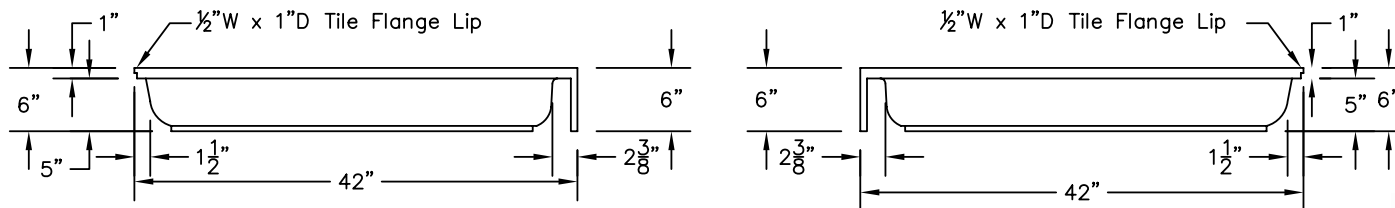

WEIGHT: 000 LBS.
 CAPACITY: 00 GALLONS
 NOTE: Not to Scale. All dimensions are based
 on manufacturers and industry standards
 of $\pm 3/8$ inch.

UPDATED: 07/07

TOP VIEW

FRONT VIEW

CORNER SIDE VIEWS

42" x 42" NEO-ANGLE SHOWER BASE