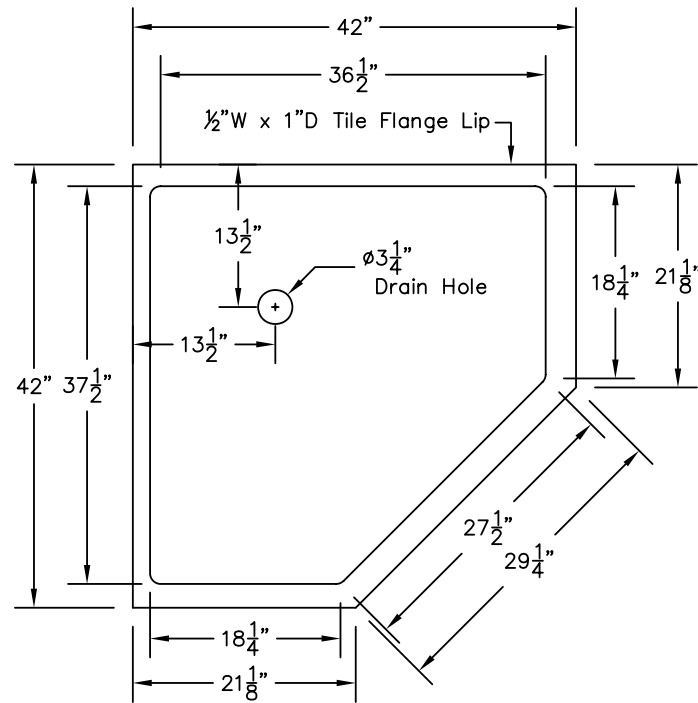

WEIGHT: 000 LBS.
 CAPACITY: 00 GALLONS
 NOTE: Not to Scale. All dimensions are based
 on manufacturers and industry standards
 of $\pm 3/8$ inch.

UPDATED: 07/07

TOP VIEW

FRONT VIEW

CORNER SIDE VIEWS

42" x 42" NEO-ANGLE SHOWER BASE