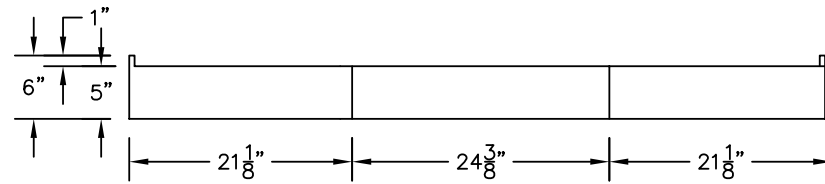

WEIGHT: 000 LBS.
 CAPACITY: 00 GALLONS
 NOTE: Not to Scale. All dimensions are based
 on manufacturers and industry standards
 of $\pm 3/8$ inch.

UPDATED: 07/07

TOP VIEW

FRONT VIEW

CORNER SIDE VIEWS

42" x 42" NEO-ANGLE SHOWER BASE