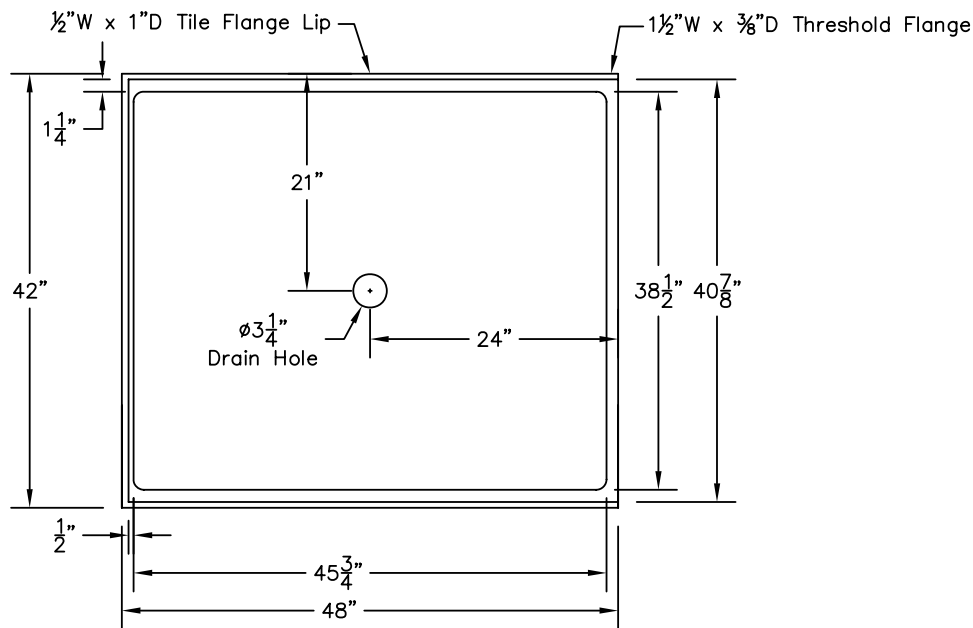

WEIGHT: 000 LBS.
 CAPACITY: 00 GALLONS
 NOTE: Not to Scale. All dimensions are based on manufacturers and industry standards of $\pm 3/8$ inch.

UPDATED: 07/07

TOP VIEW

END VIEWS

SIDE VIEWS

42" x 48" SHOWER BASE