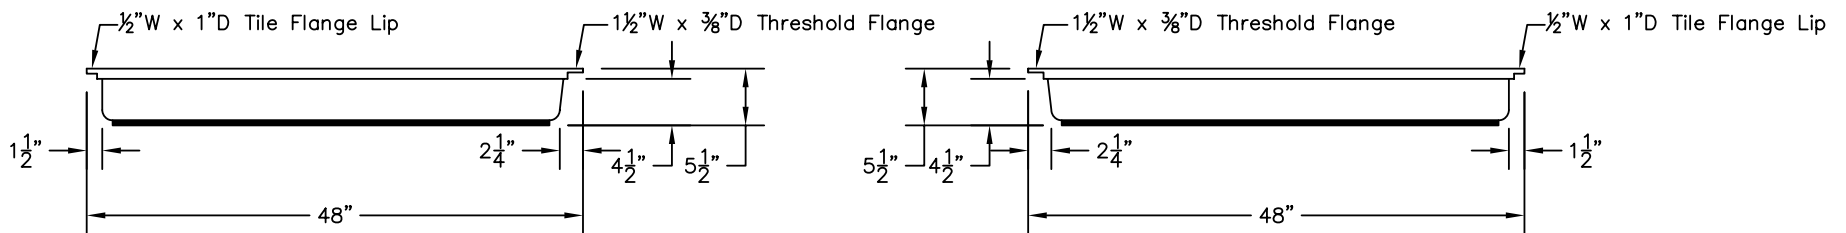

WEIGHT: 000 LBS.
 CAPACITY: 00 GALLONS
 NOTE: Not to Scale. All dimensions are based on manufacturers and industry standards of $\pm 3/8$ inch.

UPDATED: 07/07

TOP VIEW

END VIEWS

SIDE VIEWS

42" x 48" SHOWER BASE