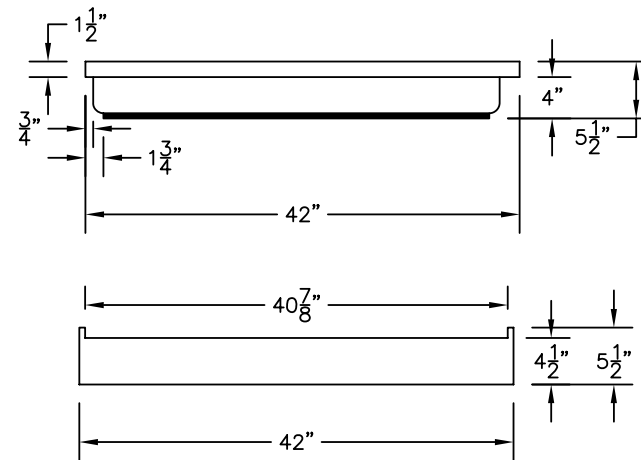

WEIGHT: 000 LBS.
 CAPACITY: 00 GALLONS
 NOTE: Not to Scale. All dimensions are based on manufacturers and industry standards of $\pm 3/8$ inch.

UPDATED: 07/07

TOP VIEW

END VIEWS

SIDE VIEWS

42" x 48" SHOWER BASE