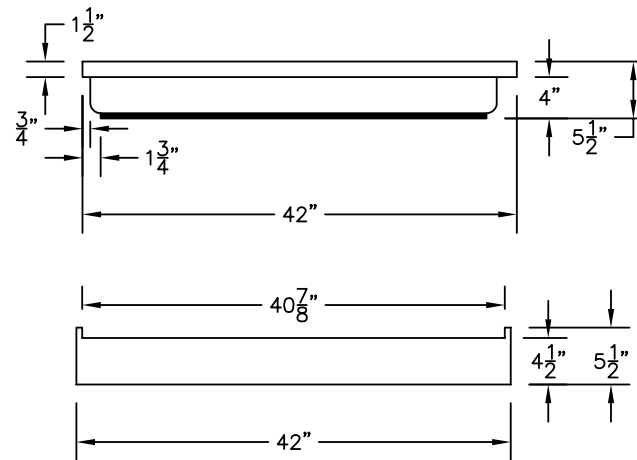

WEIGHT: 000 LBS.
 CAPACITY: 00 GALLONS
 NOTE: Not to Scale. All dimensions are based
 on manufacturers and industry standards
 of $\pm 3/8$ inch.

UPDATED: 07/07

TOP VIEW

END VIEWS

SIDE VIEWS

42" x 36" SHOWER BASE