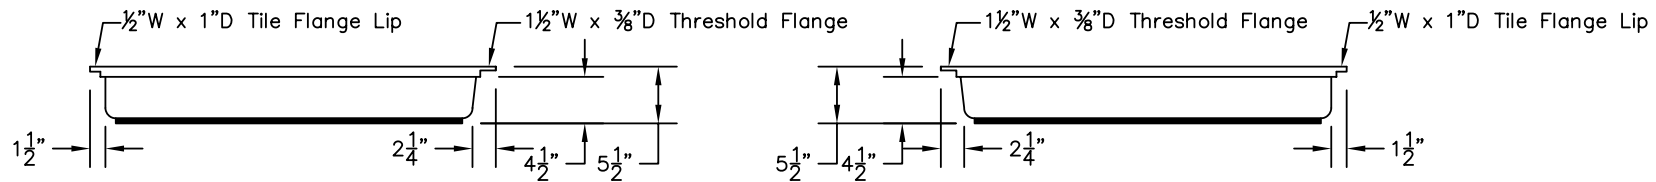

WEIGHT: 000 LBS.
 CAPACITY: 00 GALLONS
 NOTE: Not to Scale. All dimensions are based
 on manufacturers and industry standards
 of $\pm 3/8$ inch.

UPDATED: 07/07

TOP VIEW

END VIEWS

SIDE VIEWS

42" x 36" SHOWER BASE