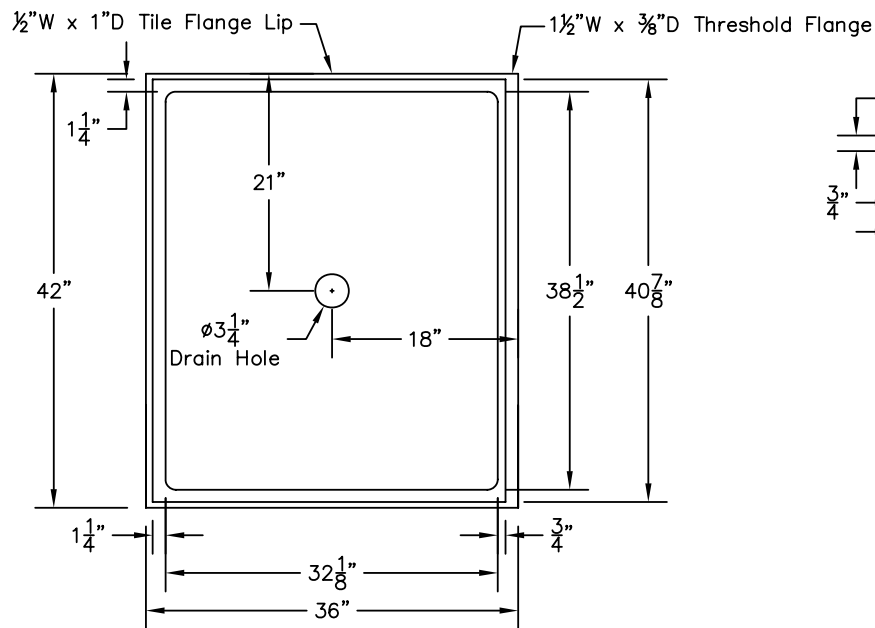

WEIGHT: 000 LBS.
 CAPACITY: 00 GALLONS
 NOTE: Not to Scale. All dimensions are based
 on manufacturers and industry standards
 of $\pm 3/8$ inch.

UPDATED: 07/07

TOP VIEW

END VIEWS

SIDE VIEWS

42" x 36" SHOWER BASE