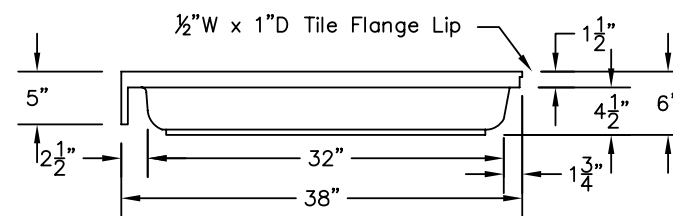

WEIGHT: 000 LBS.  
 CAPACITY: 00 GALLONS  
 NOTE: Not to Scale. All dimensions are based  
 on manufacturers and industry standards  
 of  $\pm 3/8$  inch.

UPDATED: 07/07

TOP VIEW

FRONT VIEW

CORNER SIDE VIEWS

**38" x 38" NEO-ANGLE SHOWER BASE**