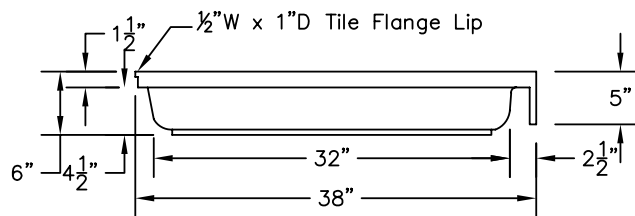

WEIGHT: 000 LBS.  
 CAPACITY: 00 GALLONS  
 NOTE: Not to Scale. All dimensions are based  
 on manufacturers and industry standards  
 of  $\pm 3/8$  inch.

UPDATED: 07/07

TOP VIEW

FRONT VIEW

CORNER SIDE VIEWS

**38" x 38" NEO-ANGLE SHOWER BASE**