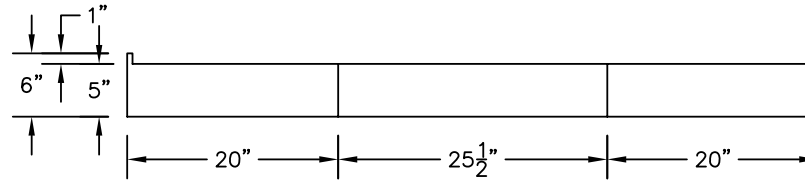

WEIGHT: 000 LBS.  
 CAPACITY: 00 GALLONS  
 NOTE: Not to Scale. All dimensions are based  
 on manufacturers and industry standards  
 of  $\pm 3/8$  inch.

UPDATED: 07/07

TOP VIEW

FRONT VIEW

CORNER SIDE VIEWS

**38" x 38" NEO-ANGLE SHOWER BASE**