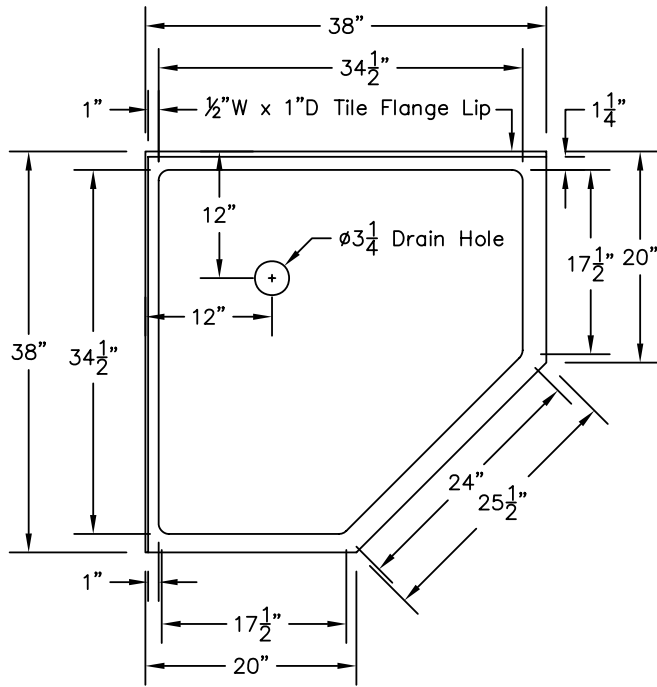

WEIGHT: 000 LBS.  
 CAPACITY: 00 GALLONS  
 NOTE: Not to Scale. All dimensions are based  
 on manufacturers and industry standards  
 of  $\pm 3/8$  inch.

UPDATED: 07/07

TOP VIEW

FRONT VIEW

CORNER SIDE VIEWS

**38" x 38" NEO-ANGLE SHOWER BASE**