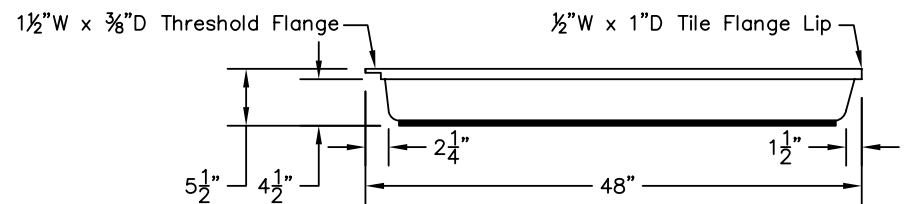

WEIGHT: 000 LBS.
 CAPACITY: 00 GALLONS
 NOTE: Not to Scale. All dimensions are based
 on manufacturers and industry standards
 of $\pm 3/8$ inch.

UPDATED: 07/07

TOP VIEW

END VIEWS

SIDE VIEWS

36" x 48" SHOWER BASE