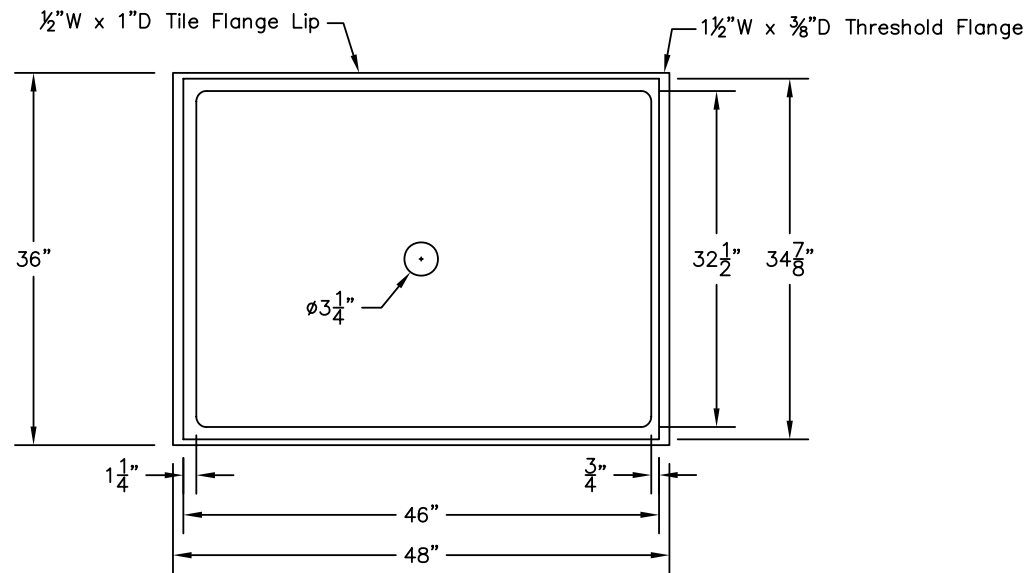

WEIGHT: 000 LBS.
 CAPACITY: 00 GALLONS
 NOTE: Not to Scale. All dimensions are based
 on manufacturers and industry standards
 of $\pm 3/8$ inch.

UPDATED: 07/07

TOP VIEW

END VIEWS

SIDE VIEWS

36" x 48" SHOWER BASE