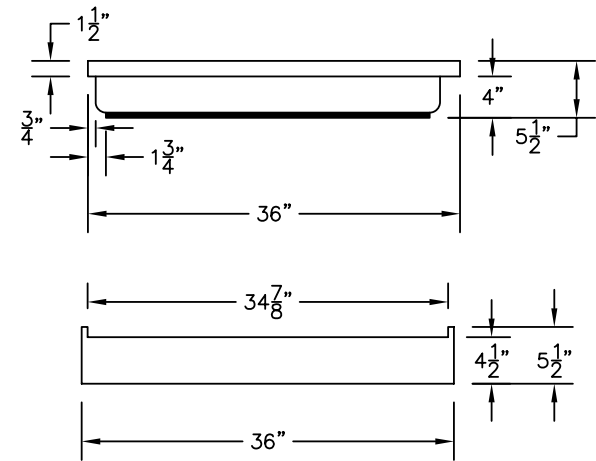

WEIGHT: 000 LBS.
 CAPACITY: 00 GALLONS
 NOTE: Not to Scale. All dimensions are based
 on manufacturers and industry standards
 of $\pm 3/8$ inch.

UPDATED: 07/07

TOP VIEW

END VIEWS

SIDE VIEWS

36" x 48" SHOWER BASE