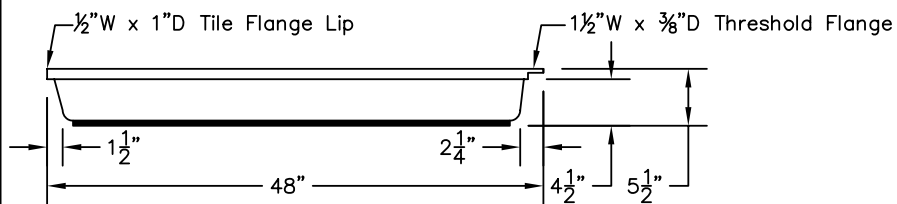

WEIGHT: 000 LBS.
 CAPACITY: 00 GALLONS
 NOTE: Not to Scale. All dimensions are based
 on manufacturers and industry standards
 of $\pm 3/8$ inch.

UPDATED: 07/07

TOP VIEW

END VIEWS

SIDE VIEWS

36" x 48" SHOWER BASE