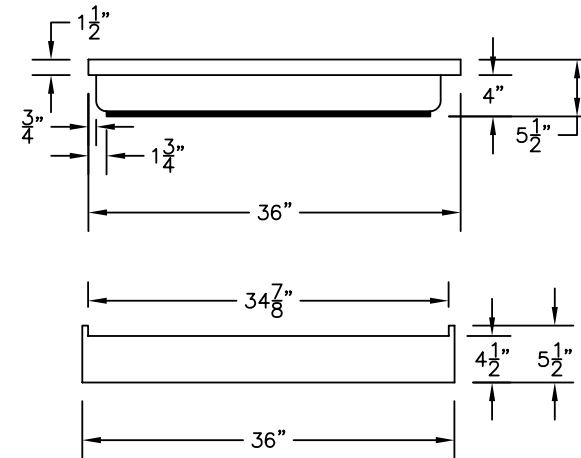

WEIGHT: 000 LBS.
 CAPACITY: 00 GALLONS
 NOTE: Not to Scale. All dimensions are based
 on manufacturers and industry standards
 of $\pm 3/8$ inch.

UPDATED: 07/07

SIDE VIEWS

36" x 42" SHOWER BASE