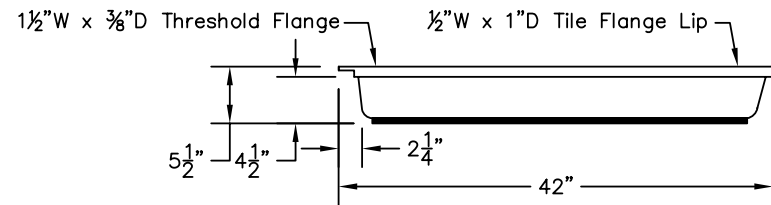

WEIGHT: 000 LBS.
 CAPACITY: 00 GALLONS
 NOTE: Not to Scale. All dimensions are based
 on manufacturers and industry standards
 of $\pm 3/8$ inch.

UPDATED: 07/07

SIDE VIEWS

36" x 42" SHOWER BASE