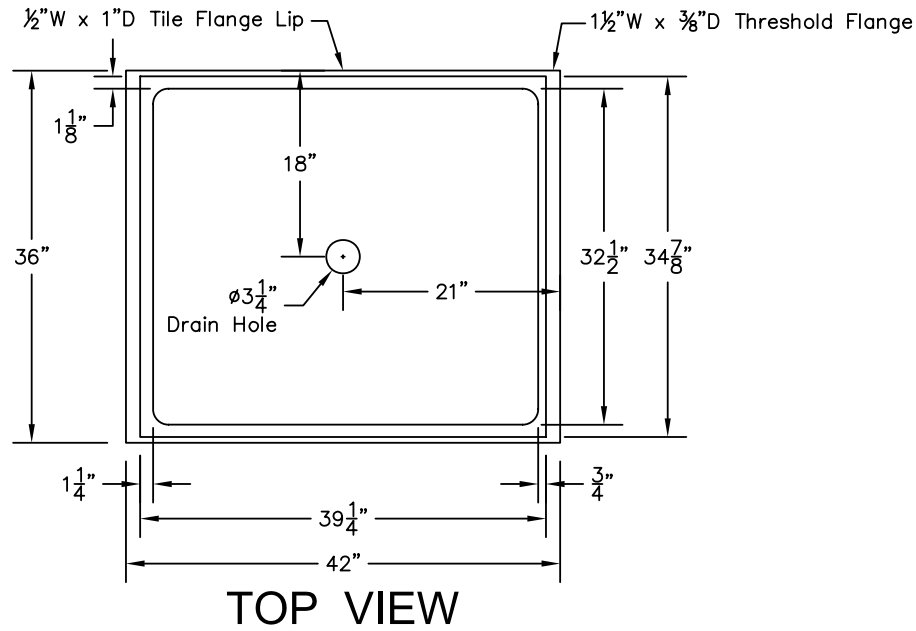

WEIGHT: 000 LBS.
 CAPACITY: 00 GALLONS
 NOTE: Not to Scale. All dimensions are based
 on manufacturers and industry standards
 of $\pm 3/8$ inch.

UPDATED: 07/07

SIDE VIEWS

36" x 42" SHOWER BASE