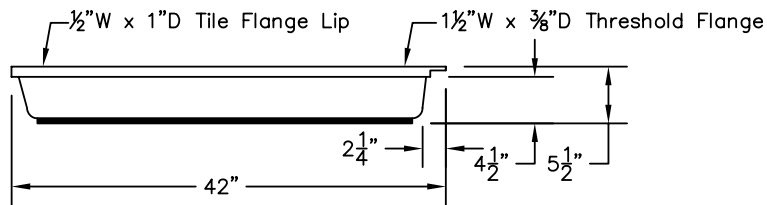

WEIGHT: 000 LBS.
 CAPACITY: 00 GALLONS
 NOTE: Not to Scale. All dimensions are based
 on manufacturers and industry standards
 of $\pm 3/8$ inch.

UPDATED: 07/07

SIDE VIEWS

36" x 42" SHOWER BASE