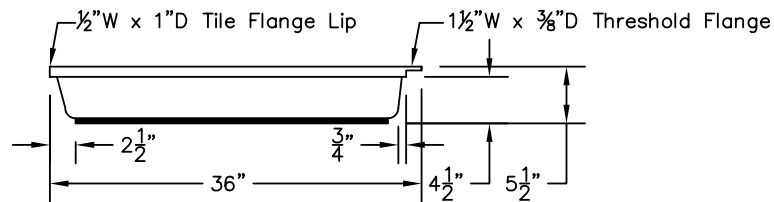

WEIGHT: 000 LBS.  
 CAPACITY: 00 GALLONS  
 NOTE: Not to Scale. All dimensions are based  
 on manufacturers and industry standards  
 of  $\pm 3/8$  inch.

UPDATED: 07/07

TOP VIEW

END VIEWS

SIDE VIEWS

# 36" X 36" SHOWER BASE