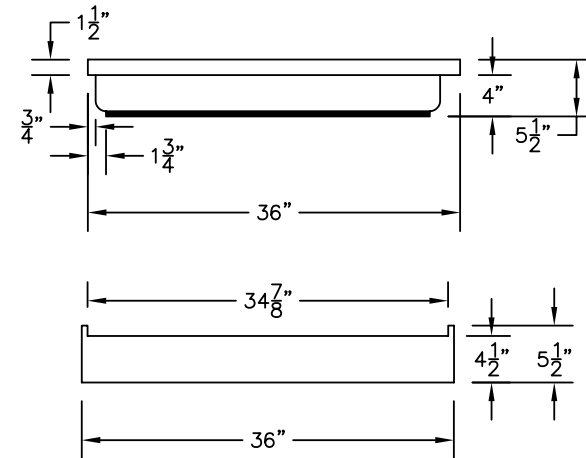

WEIGHT: 000 LBS.  
 CAPACITY: 00 GALLONS  
 NOTE: Not to Scale. All dimensions are based  
 on manufacturers and industry standards  
 of  $\pm 3/8$  inch.

UPDATED: 07/07

TOP VIEW

END VIEWS

SIDE VIEWS

# 36" X 36" SHOWER BASE