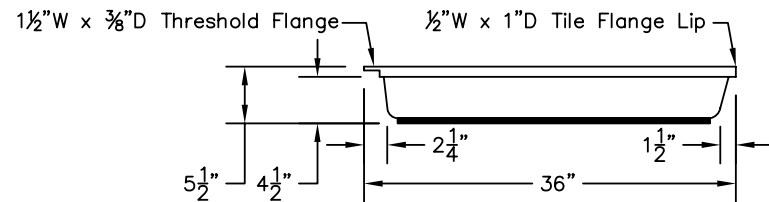

WEIGHT: 000 LBS.  
 CAPACITY: 00 GALLONS  
 NOTE: Not to Scale. All dimensions are based  
 on manufacturers and industry standards  
 of  $\pm 3/8$  inch.

UPDATED: 07/07

TOP VIEW

END VIEWS

SIDE VIEWS

# 36" X 36" SHOWER BASE