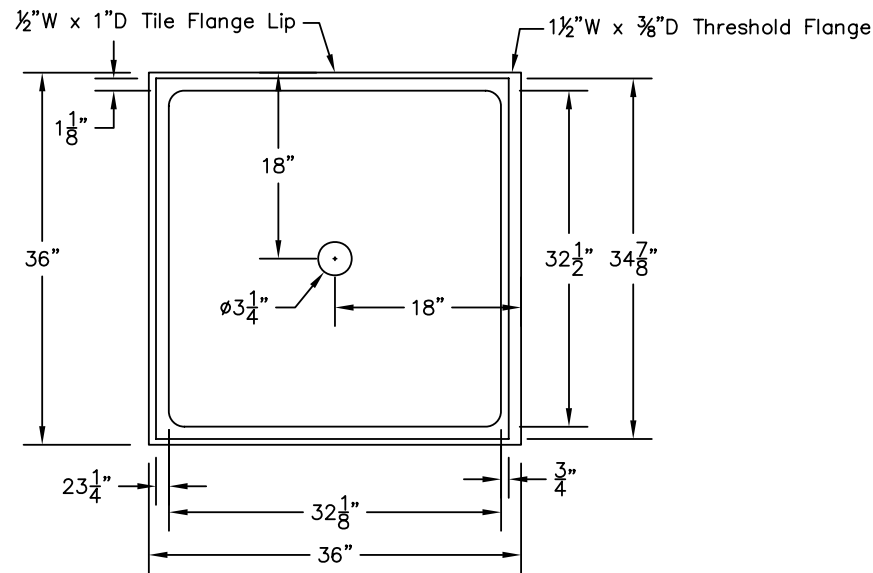

WEIGHT: 000 LBS.  
 CAPACITY: 00 GALLONS  
 NOTE: Not to Scale. All dimensions are based  
 on manufacturers and industry standards  
 of  $\pm 3/8$  inch.

UPDATED: 07/07

TOP VIEW

END VIEWS

SIDE VIEWS

# 36" X 36" SHOWER BASE