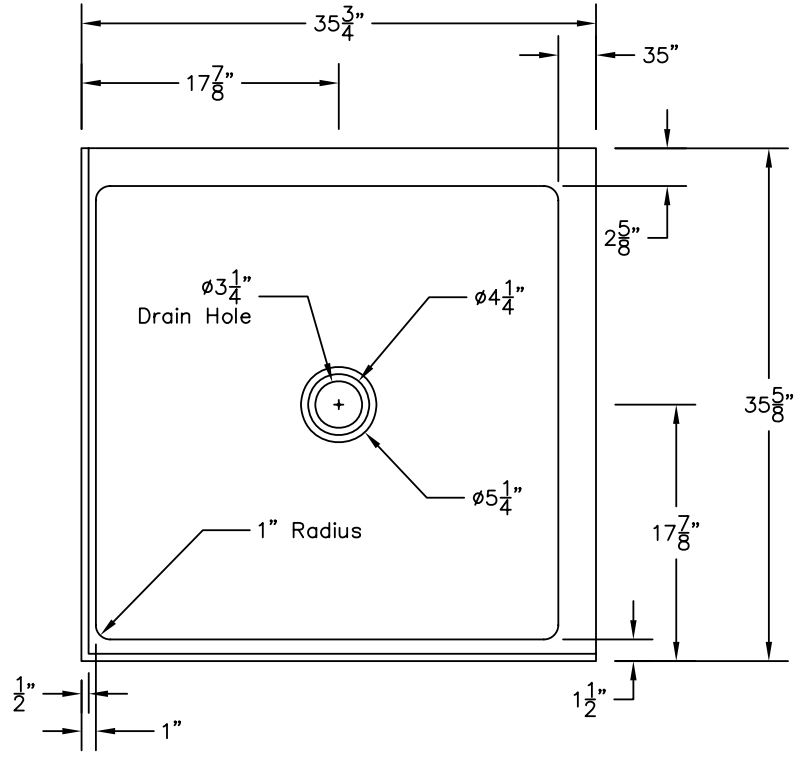

WEIGHT: 000 LBS.
 CAPACITY: 00 GALLONS
 NOTE: Not to Scale. All dimensions are based
 on manufacturers and industry standards
 of $\pm 3/8$ inch.

UPDATED: 07/07

TOP VIEW

SIDE VIEW

END VIEW

36" X 36" DOUBLE THRESHOLD SHOWER BASE