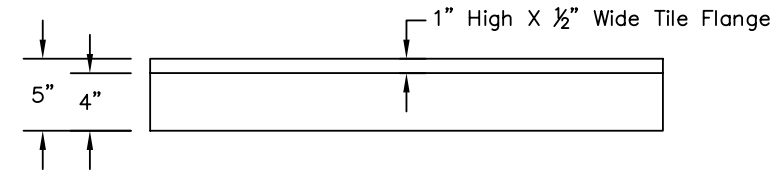

WEIGHT: 000 LBS.
 CAPACITY: 00 GALLONS
 NOTE: Not to Scale. All dimensions are based
 on manufacturers and industry standards
 of $\pm 3/8$ inch.

UPDATED: 07/07

TOP VIEW

SIDE VIEW

END VIEW

36" X 36" DOUBLE THRESHOLD SHOWER BASE